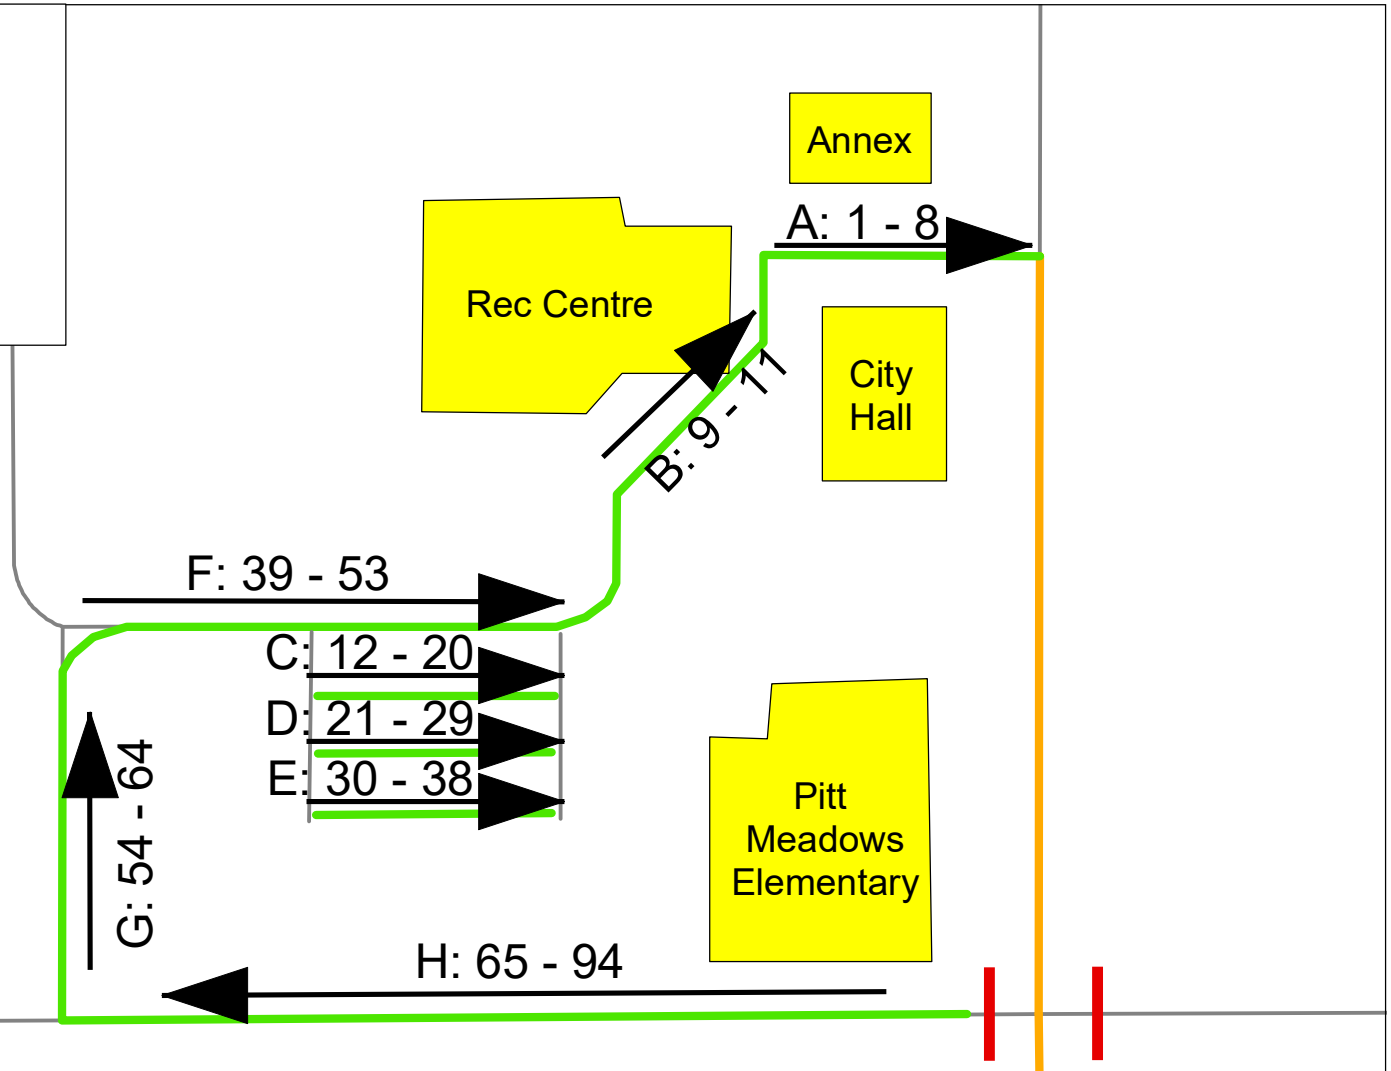

# Pitt Meadows Day 2024 Parade Route and Intersection Closures

- Parade Route
- Mustering
- Road Closures
- Other Roads
- Dispersal

Parade Number	Map Location	Mustering Street
1 to 8	A	Entrance Road N of City Hall
9 to 11	B	One Way through Civic in front of Rec
12 to 20	C	North Parking Stalls @ PM Elementary
21 to 29	D	Middle Parking Stalls @ PM Elementary
30 to 38	E	South Parking Stalls @ PM Elementary
39 to 53	F	119B Ave North Side
54 to 64	G	190A St East side
65 to 94	H	119 Ave North Side

2024-04-10

*At the end of the parade, disperse in angled parking on the east side of Bonson Rd, and depart via Airport Way or Bonson Rd to the South.*

# Pitt Meadows Day 2024 Civic Centre Mustering

0 12.525 50 75 100 Meters

— Parade Route    — Mustering  
— Road Closures    — Other Roads

Parade Number	Map Location	Mustering Street
1 to 8	A	Entrance Road N of City Hall
9 to 11	B	One Way through Civic in front of Rec
12 to 20	C	North Parking Stalls @ PM Elementary
21 to 29	D	Middle Parking Stalls @ PM Elementary
30 to 38	E	South Parking Stalls @ PM Elementary
39 to 53	F	119B Ave North Side
54 to 64	G	190A St East side
65 to 94	H	119 Ave North Side