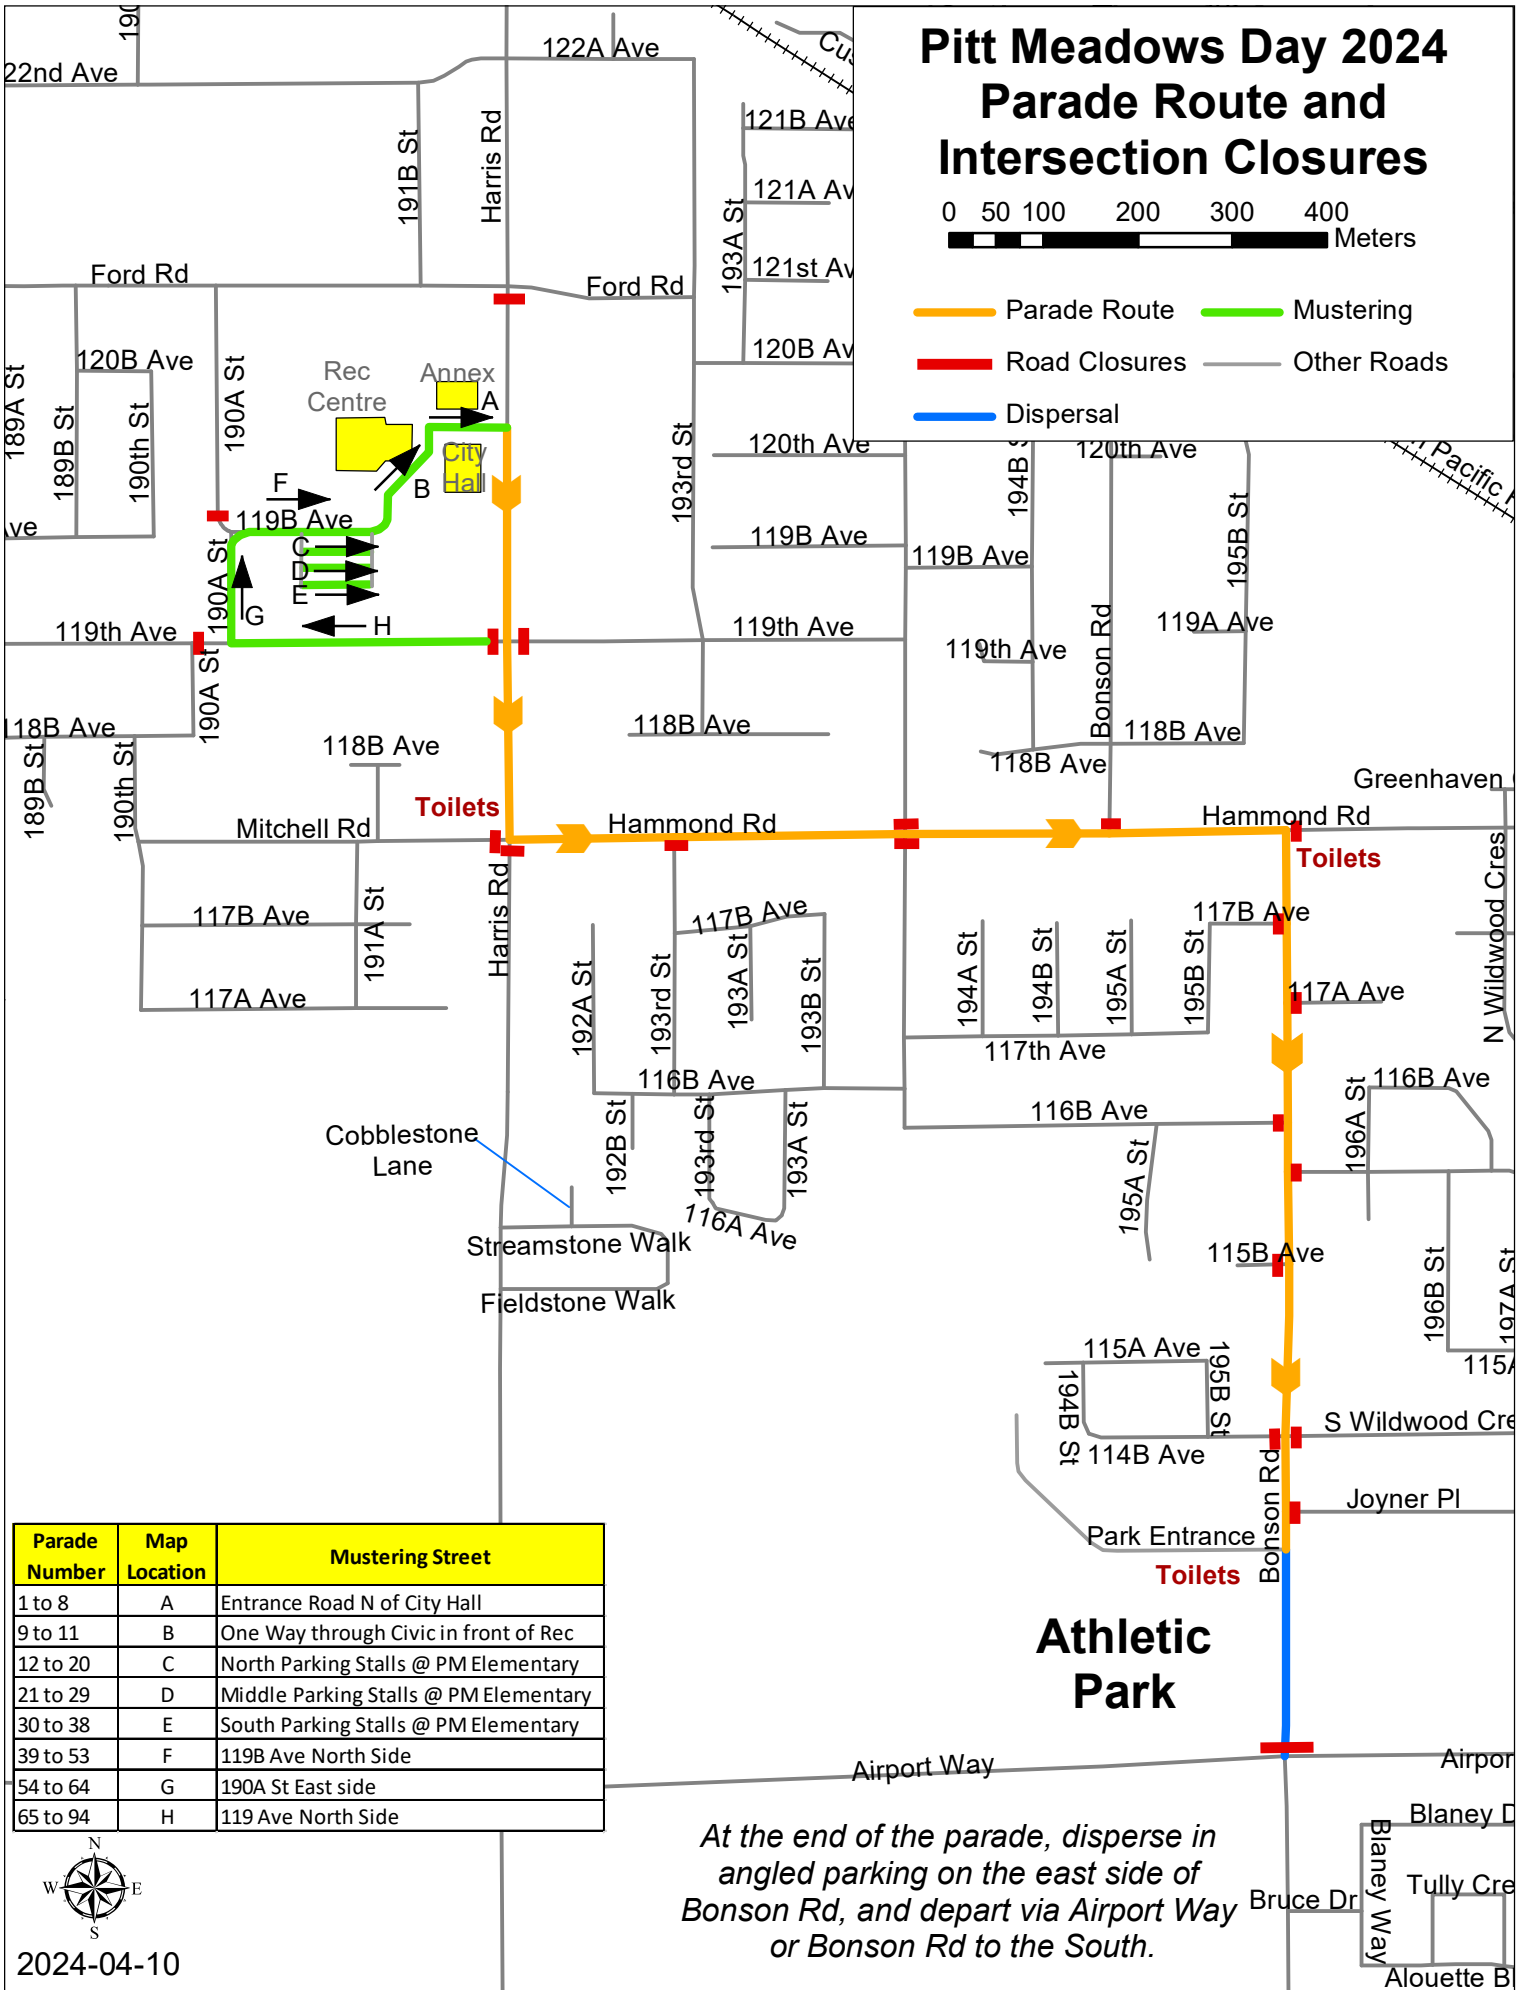

# Pitt Meadows Day 2024 Parade Route and Intersection Closures

- Parade Route
- Mustering
- Road Closures
- Other Roads
- Dispersal

Parade Number	Map Location	Mustering Street
1 to 8	A	Entrance Road N of City Hall
9 to 11	B	One Way through Civic in front of Rec
12 to 20	C	North Parking Stalls @ PM Elementary
21 to 29	D	Middle Parking Stalls @ PM Elementary
30 to 38	E	South Parking Stalls @ PM Elementary
39 to 53	F	119B Ave North Side
54 to 64	G	190A St East side
65 to 94	H	119 Ave North Side

2024-04-10

*At the end of the parade, disperse in angled parking on the east side of Bonson Rd, and depart via Airport Way or Bonson Rd to the South.*

# Pitt Meadows Day 2024 Civic Centre Mustering

0 12.525 50 75 100 Meters

— Parade Route    — Mustering  
— Road Closures    — Other Roads

Parade Number	Map Location	Mustering Street
1 to 8	A	Entrance Road N of City Hall
9 to 11	B	One Way through Civic in front of Rec
12 to 20	C	North Parking Stalls @ PM Elementary
21 to 29	D	Middle Parking Stalls @ PM Elementary
30 to 38	E	South Parking Stalls @ PM Elementary
39 to 53	F	119B Ave North Side
54 to 64	G	190A St East side
65 to 94	H	119 Ave North Side