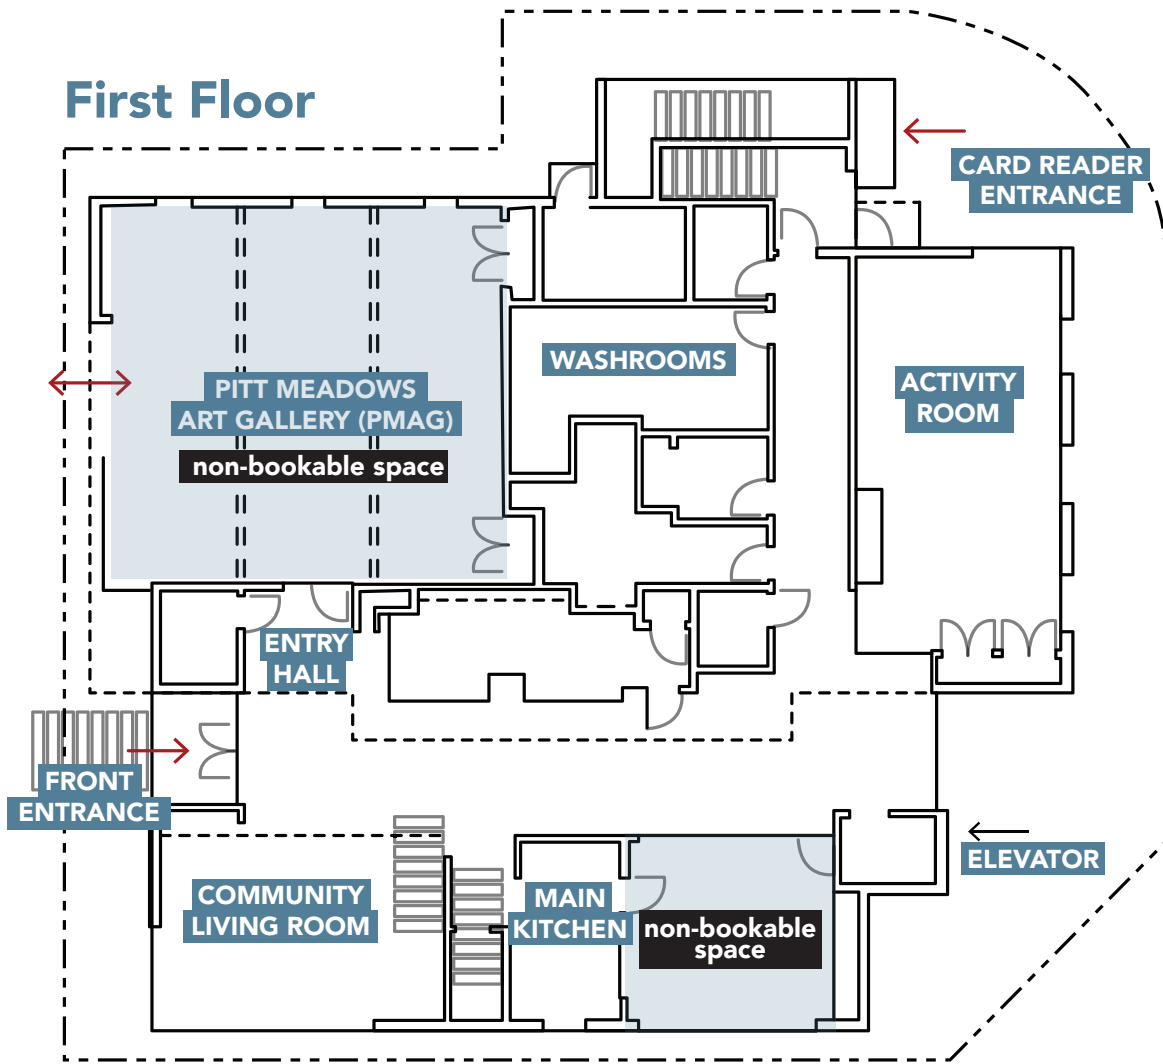

Second Floor

South Bonson Community Centre

Facility Map

pittmeadows.ca/bookings

South Bonson Community Centre

10932 Barnston View Rd, Pitt Meadows, BC V3Y 0B9

Barnston View Road

Experiencing Difficulties?