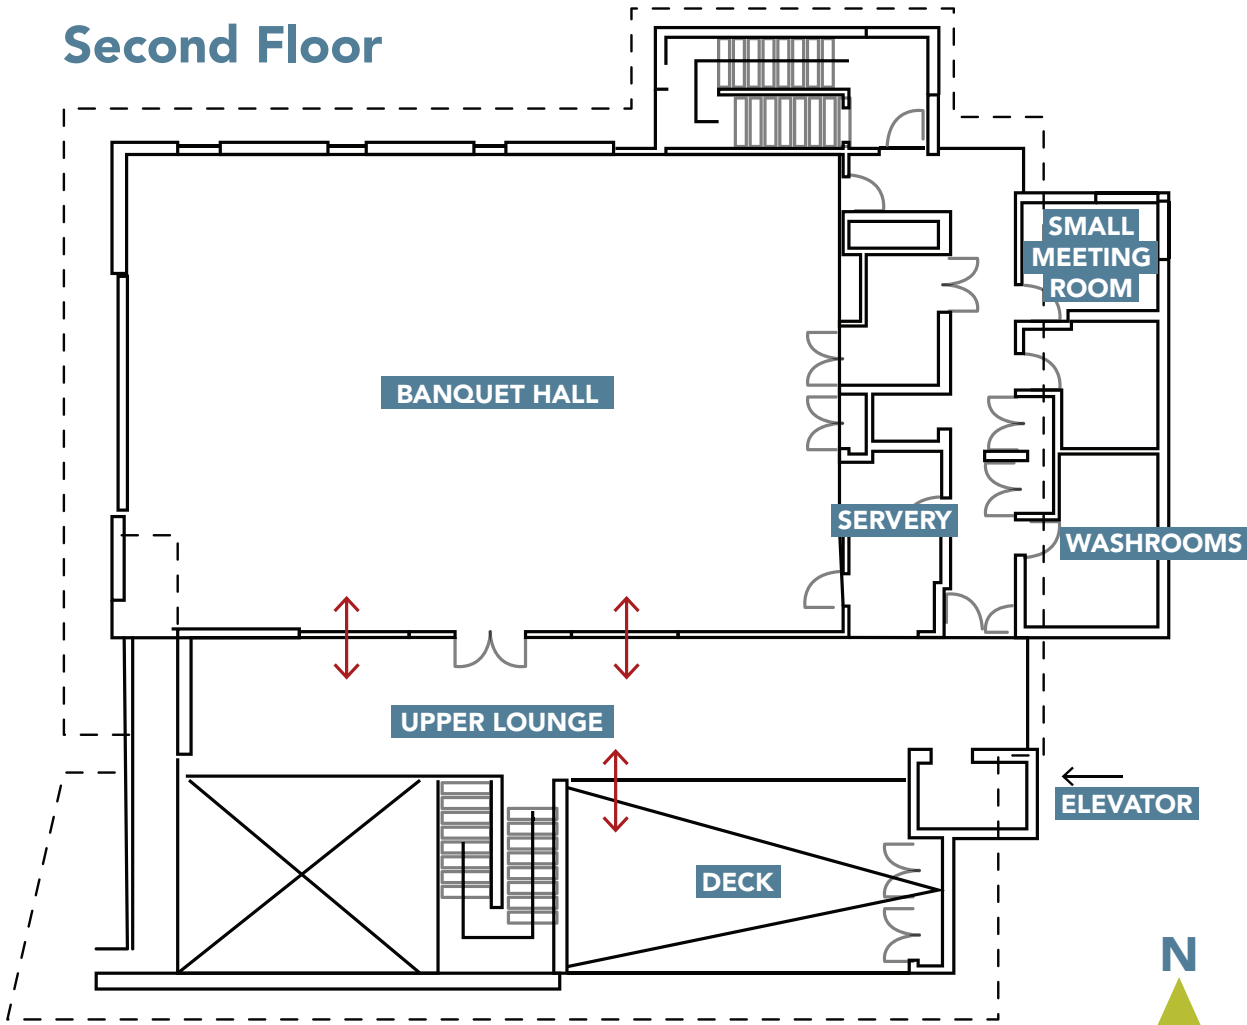

Second Floor

South Bonson Community Centre

Facility Map

pittmeadows.ca/bookings

South Bonson Community Centre

10932 Barnston View Rd, Pitt Meadows, BC V3Y 0B9

Barnston View Road

Experiencing Difficulties?