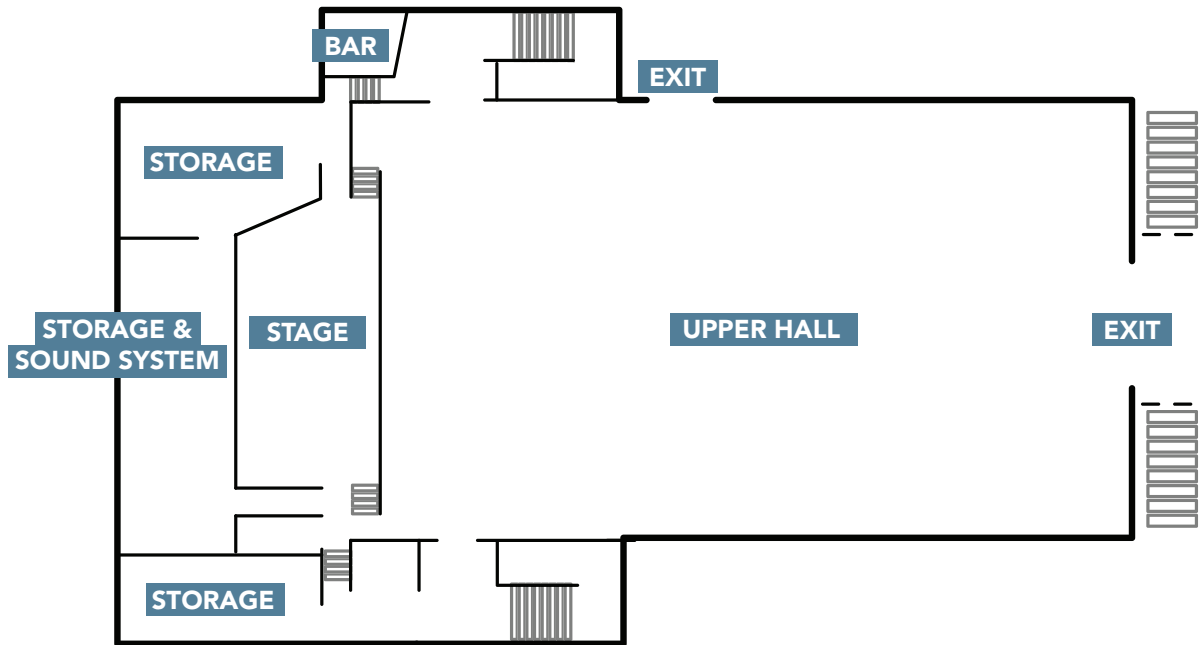

Second Floor

Heritage Hall

Facility Map

Pitt Meadows Heritage Hall

12460 Harris Rd, Pitt Meadows, BC V3Y 2J5

First Floor

Experiencing Difficulties?

If you are experiencing difficulties with the facility access cards, contact customer service immediately at **604.465.2470** during business hours (Monday to Friday, 6am–9:00pm and Saturday to Sunday from 8am–8pm).