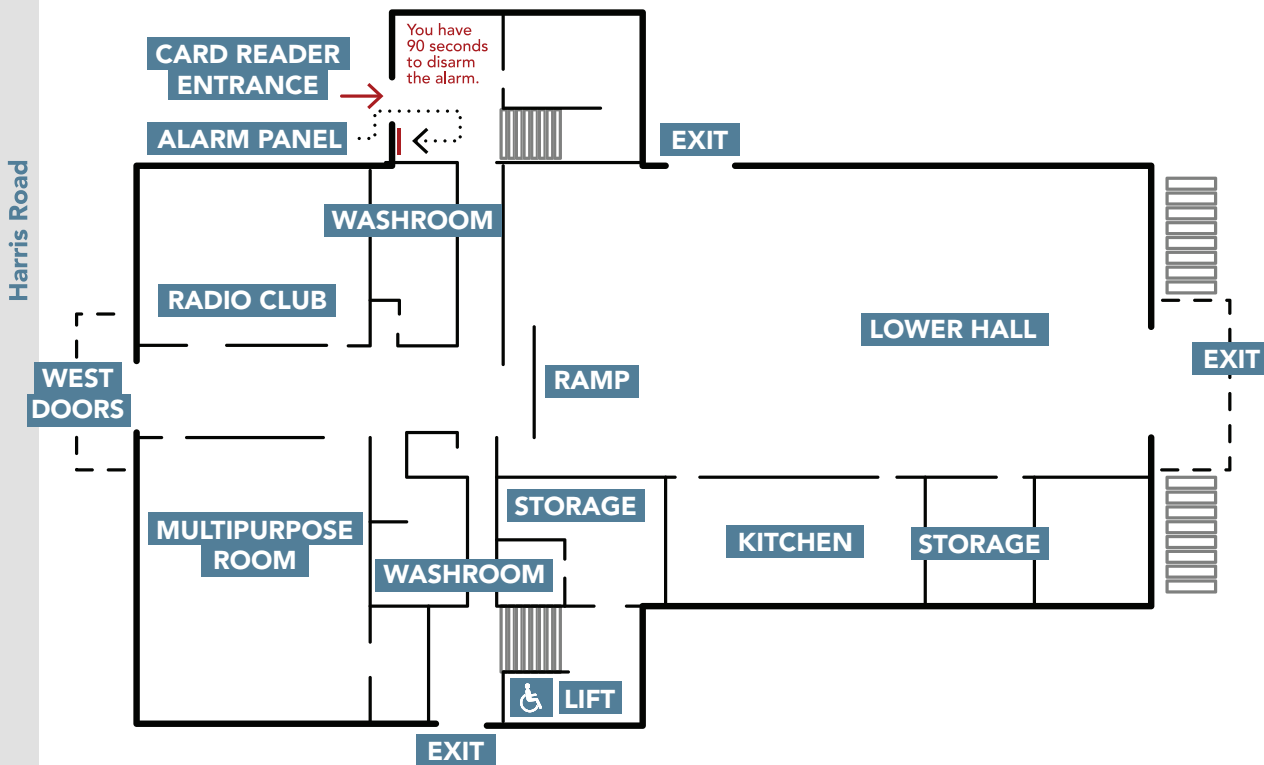

Second Floor

Heritage Hall

Facility Map

Pitt Meadows Heritage Hall

12460 Harris Rd, Pitt Meadows, BC V3Y 2J5

First Floor

Experiencing Difficulties?

If you are experiencing difficulties with the facility access cards, contact customer service immediately at **604.465.2470** during business hours (Monday to Friday, 6am–9:00pm and Saturday to Sunday from 8am–8pm).