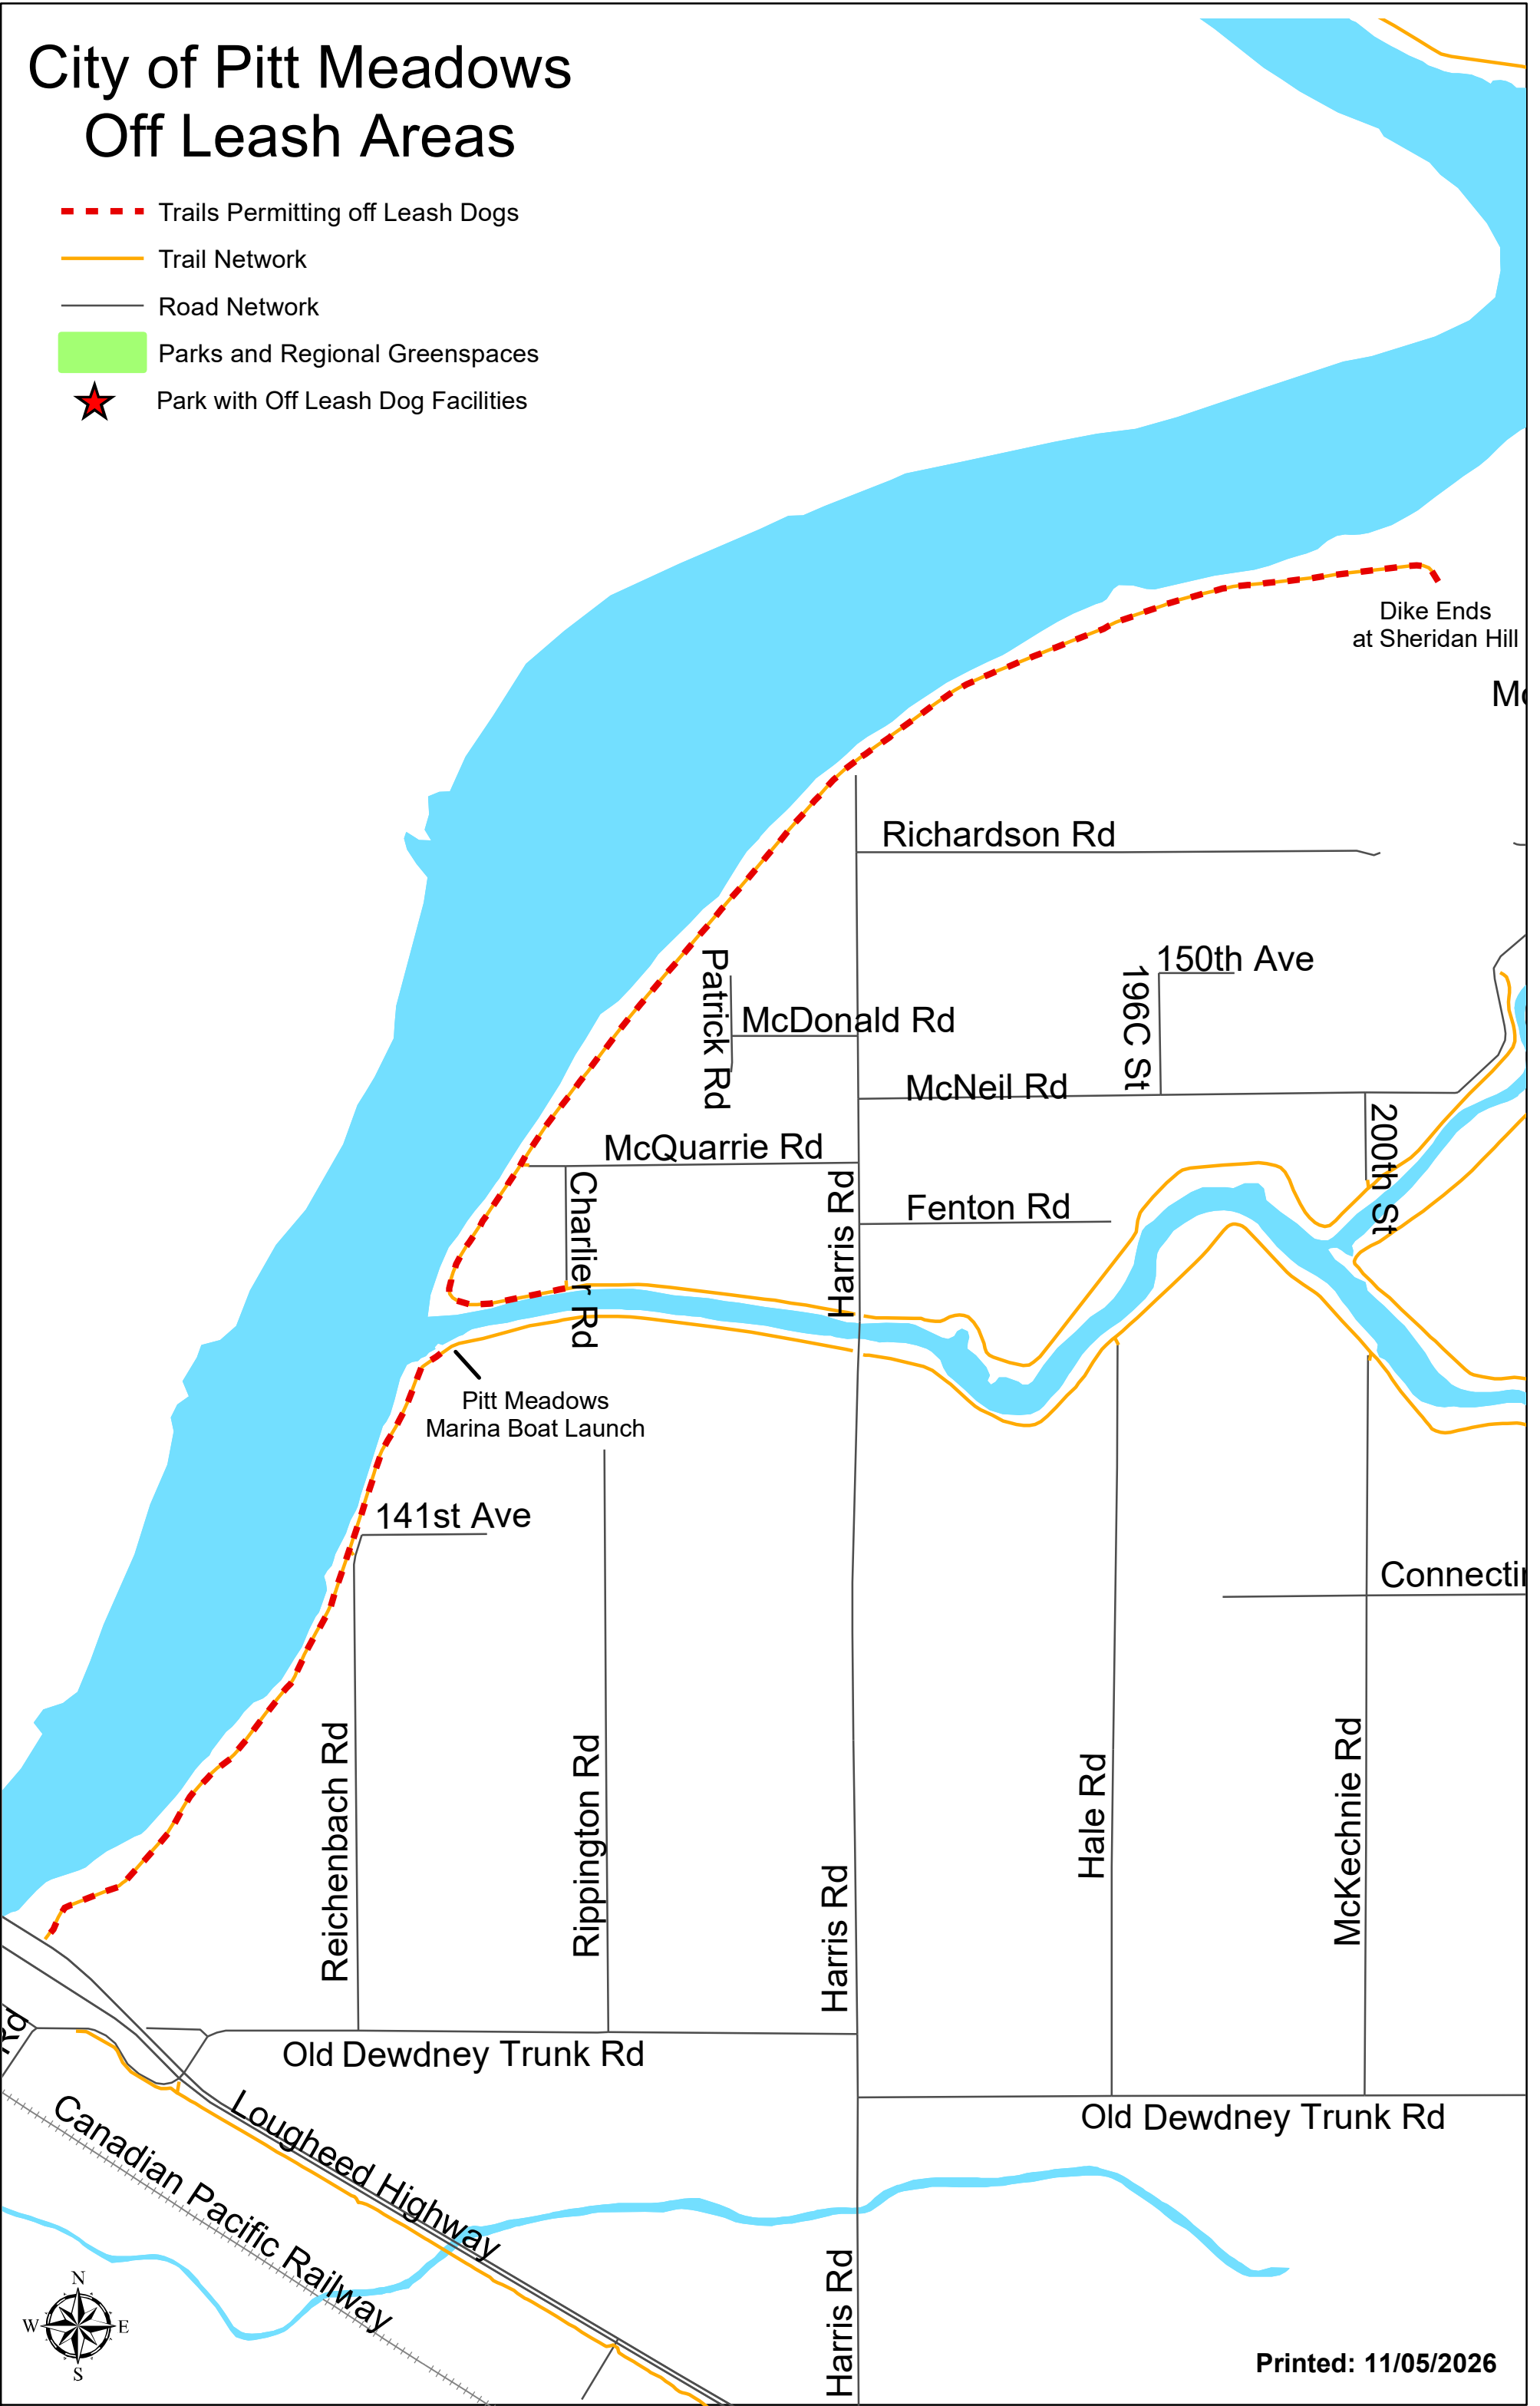

# City of Pitt Meadows Off Leash Areas

- Trails Permitting off Leash Dogs
- Trail Network
- Road Network
- Parks and Regional Greenspaces
- Park with Off Leash Dog Facilities

Dike Ends at Sheridan Hill

Mc