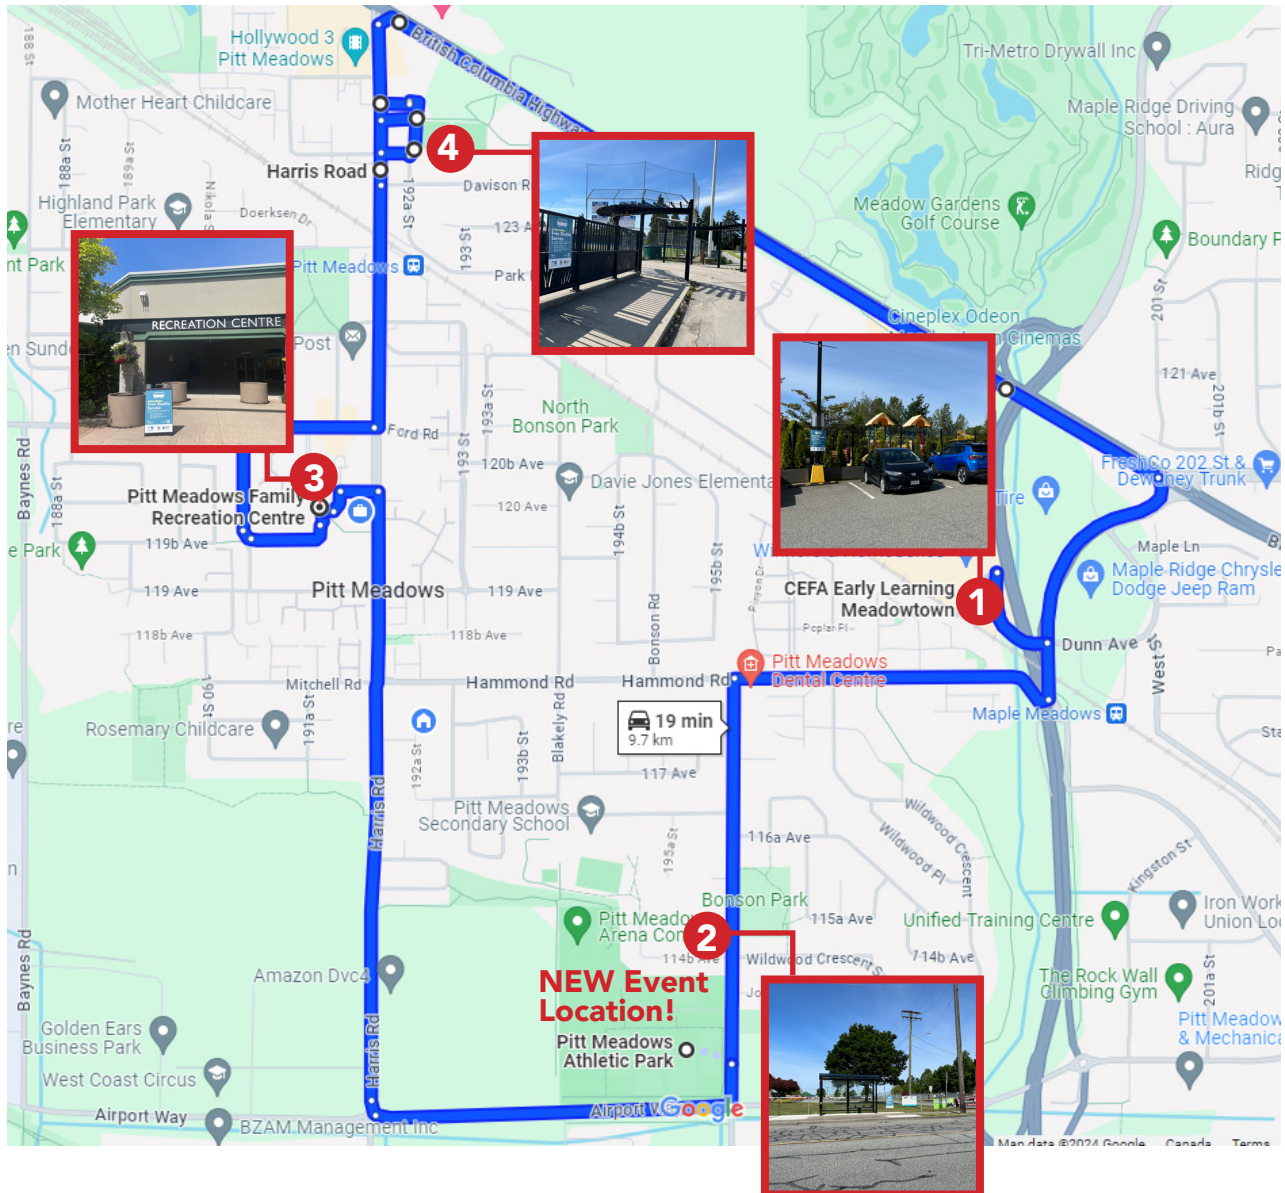

Celebrate Pitt Meadows Day

Celebrating 83 Years | Saturday, June 1 | pittmeadowday.ca

Shuttle Map

Catch one of the free shuttles to Pitt Meadows Athletic Park this year! Courtesy of BC's Motion Picture Industry. Shuttle service will be available from 1pm-8pm at these 4 locations:

1. CEFA at Meadowtown Mall
2. Pitt Meadows Athletic Park (near bus stop by entrance to park)
3. Pitt Meadows Family Recreation Centre (front entrance) and
4. Harris Road Park (near park walking entrance, close to the baseball diamond)