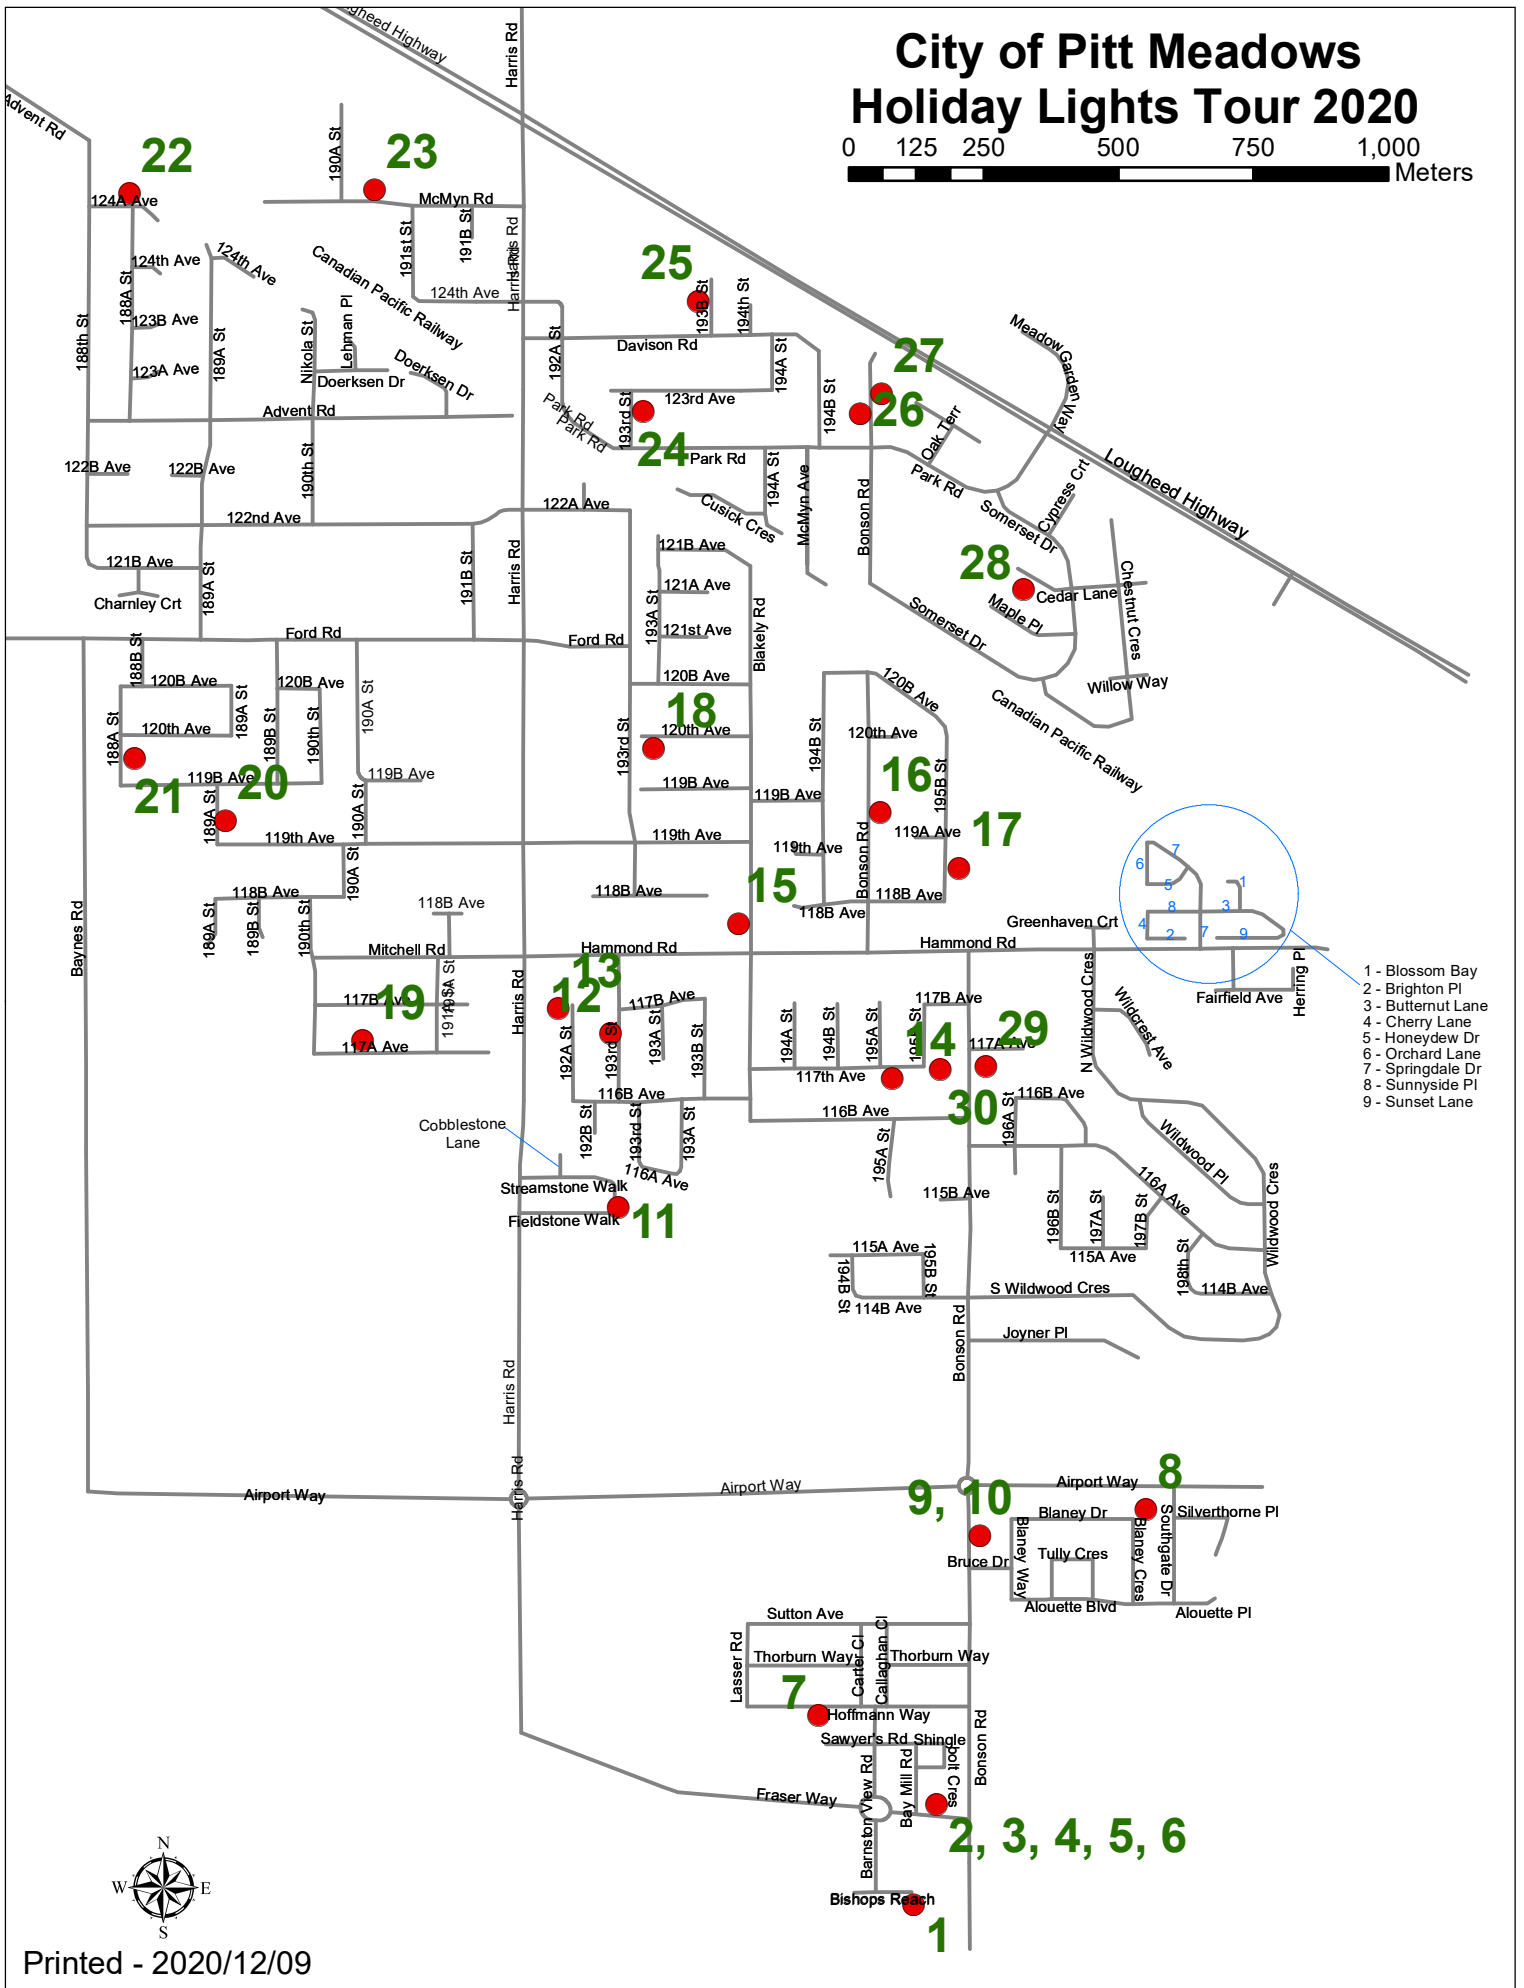

## Holiday Lights Tour 2020

### Participating Addresses

Homes are numbered 1-27 here and on the map, please use corresponding map to find your way!

#1	19538 Bishops Reach - the whole complex is decorated! (not part of the voting process)
#2	19549 Fraser Way
#3	19557 Fraser Way
#4	19565 Fraser Way
#5	19573 Fraser Way
#6	19581 Fraser Way
#7	19452 Hoffmann Way
#8	11282 Blaney Crescent
#9	11262 Bonson Road
#10	11268 Bonson Road
#11	19292 Fieldstone Walk
#12	11733 193 Street
#13	11753 192A Street
#14	19528 117th Avenue
#15	11829 Blakely Road
#16	11940 Bonson Road
#17	11866 195B Street
#18	19316 120 Avenue
#19	19051 117A Avenue
#20	11930-189A Street
#21	11986 188A Street
#22	18847 124A Avenue (not part of the voting process)
#23	19063 McMyn Road # 4
#24	12316 193 Street
#25	12401 193B Street
#26	12295 Bonson Road
#27	12318 Bonson Road
#28	19648 Cedar Lane (not part of the voting process)
#29	19610 117A Avenue (not part of the voting process)
#30	11710 195B Street (not part of the voting process)

# City of Pitt Meadows Holiday Lights Tour 2020

- 1 - Blossom Bay
- 2 - Brighton Pl
- 3 - Butternut Lane
- 4 - Cherry Lane
- 5 - Honeydew Dr
- 6 - Orchard Lane
- 7 - Springdale Pl
- 8 - Sunnyside Pl
- 9 - Sunset Lane