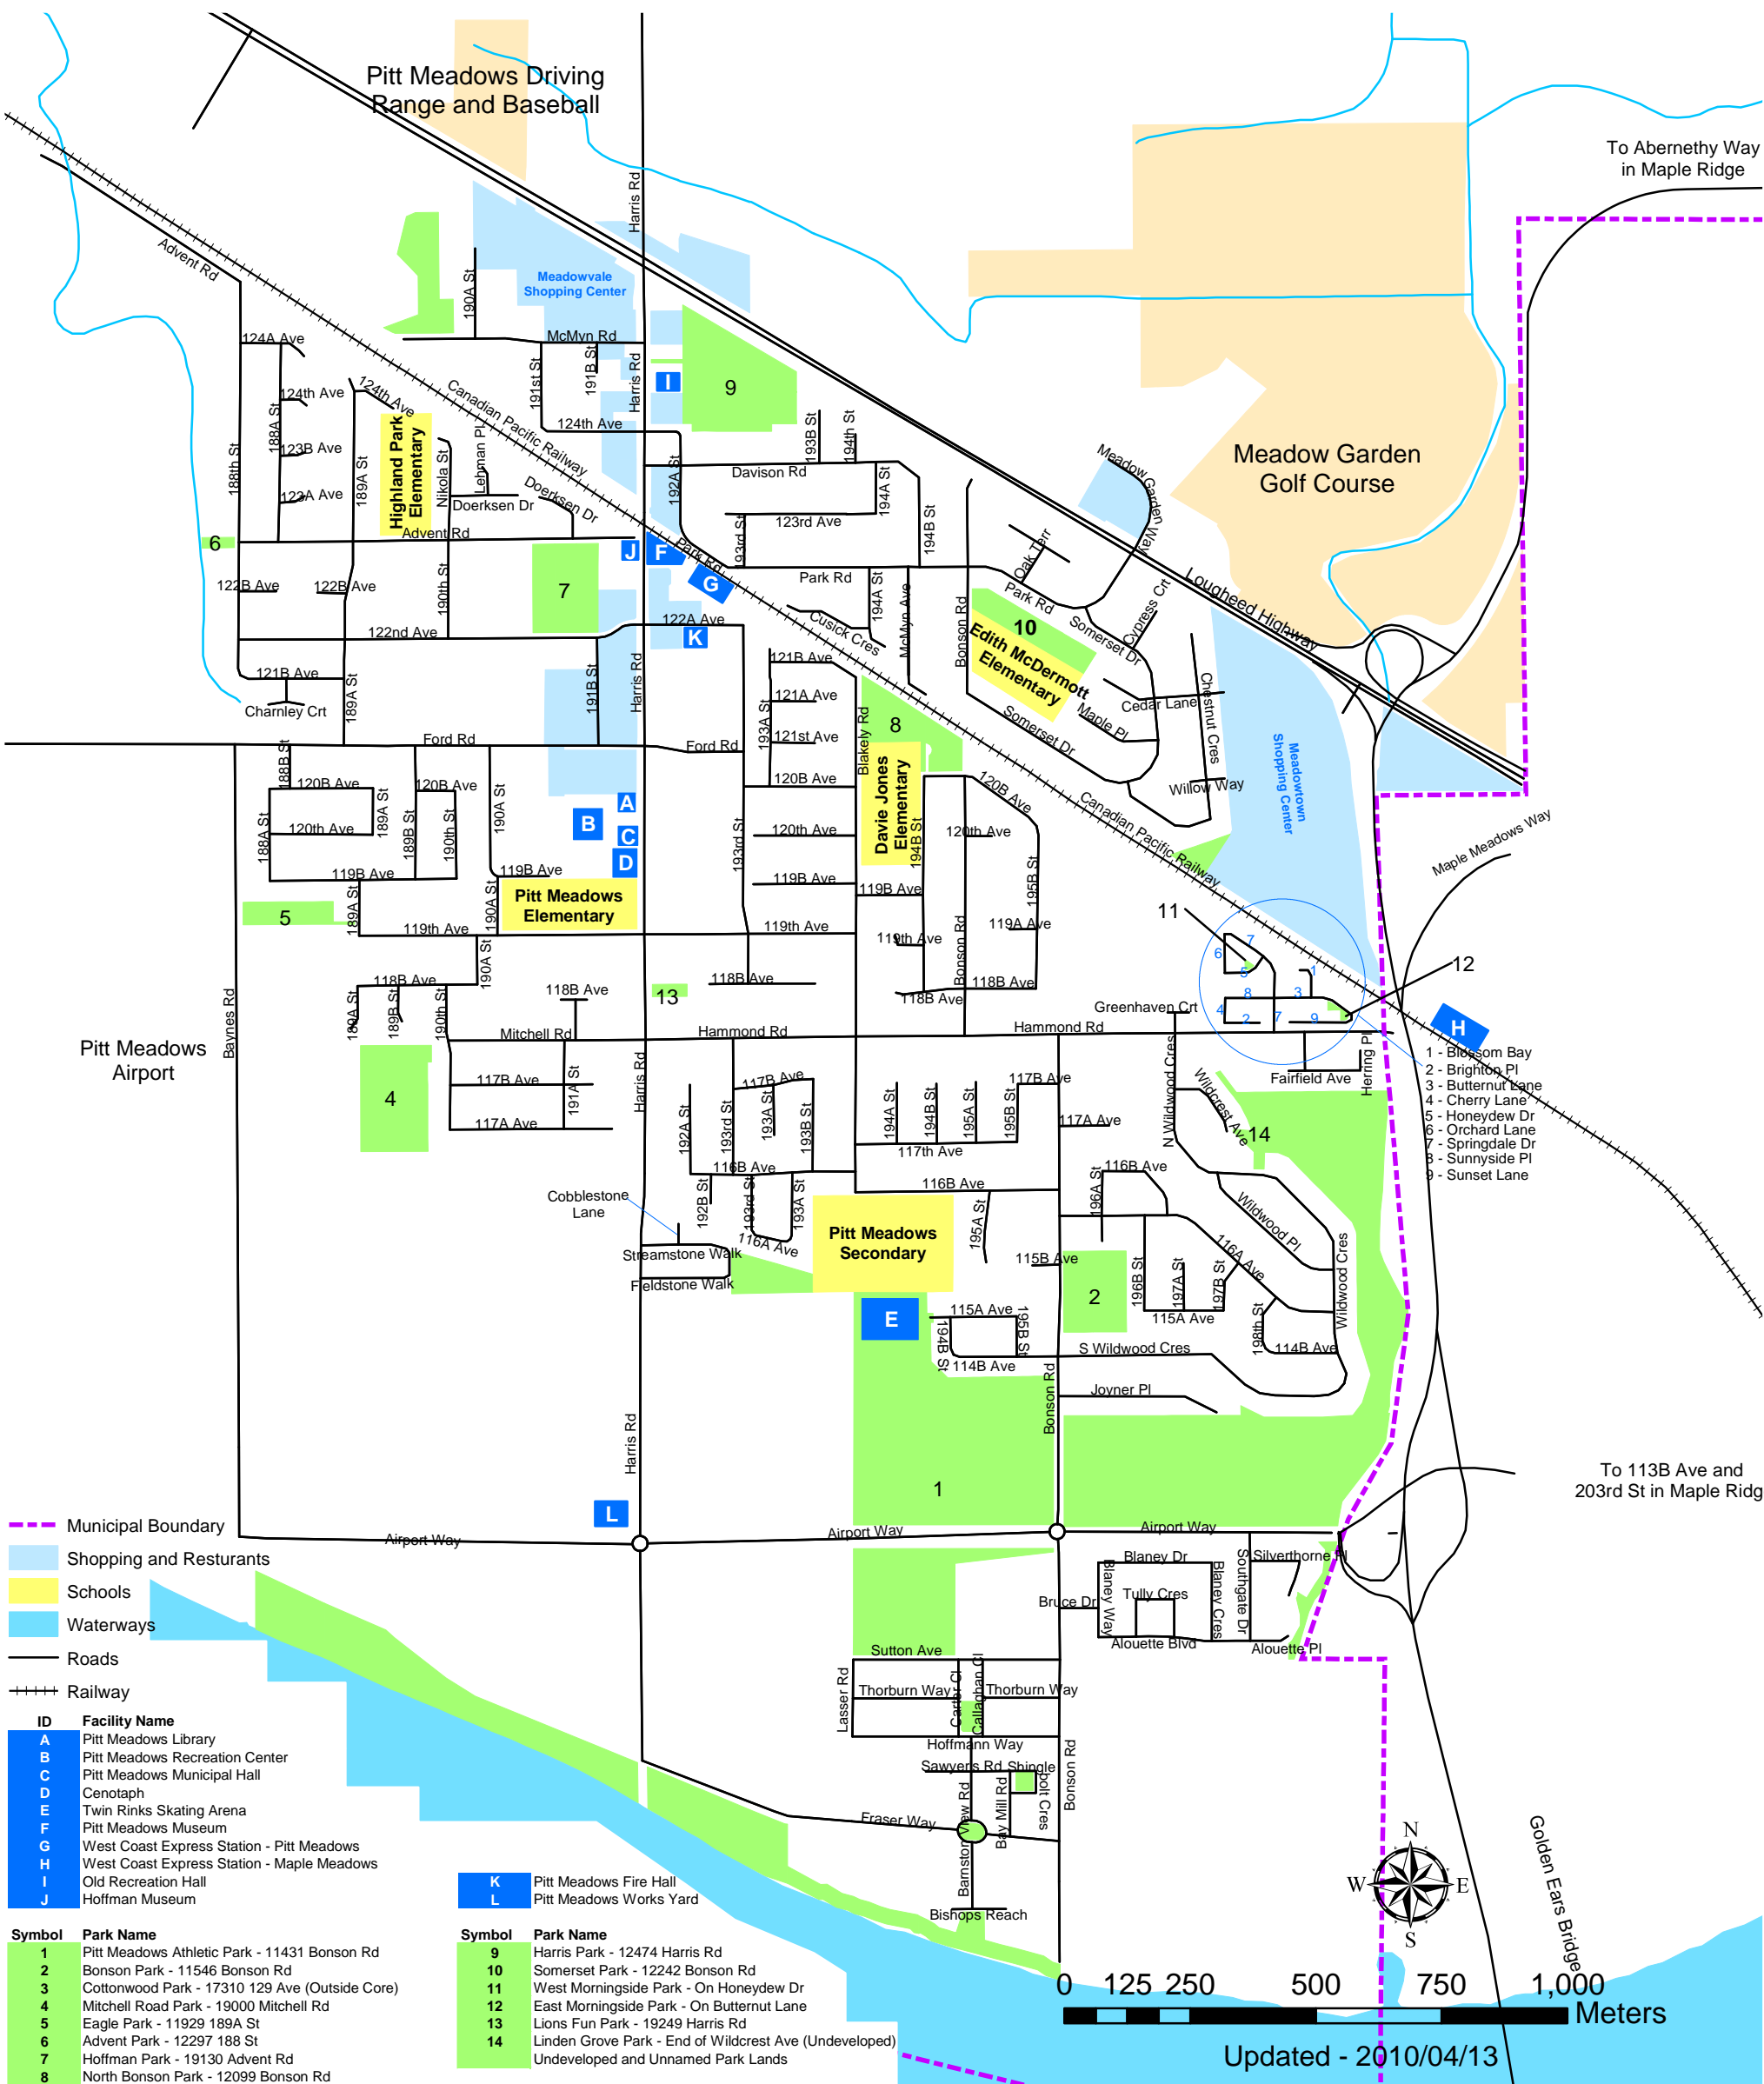

City of Pitt Meadows

Street Map

Pitt Meadows Municipal Hall
 12007 Harris Rd
 Pitt Meadows, B.C.
 V3Y 2B5
 604-465-5454

\$1.00

The City of Pitt Meadows

City of Pitt Meadows

The *Natural* Place

12007 Harris Rd
 Pitt Meadows, B.C.
 V3Y 2B5
 ph: 604-465-5454
 fax: 604-465-2404

Pitt Meadows Rural Area

- Railway
- Roads
- Waterways
- Municipal Boundary

0 1,000 2,000 3,000 4,000 Meters

See urban detail on other side

Updated: 08/03/2011