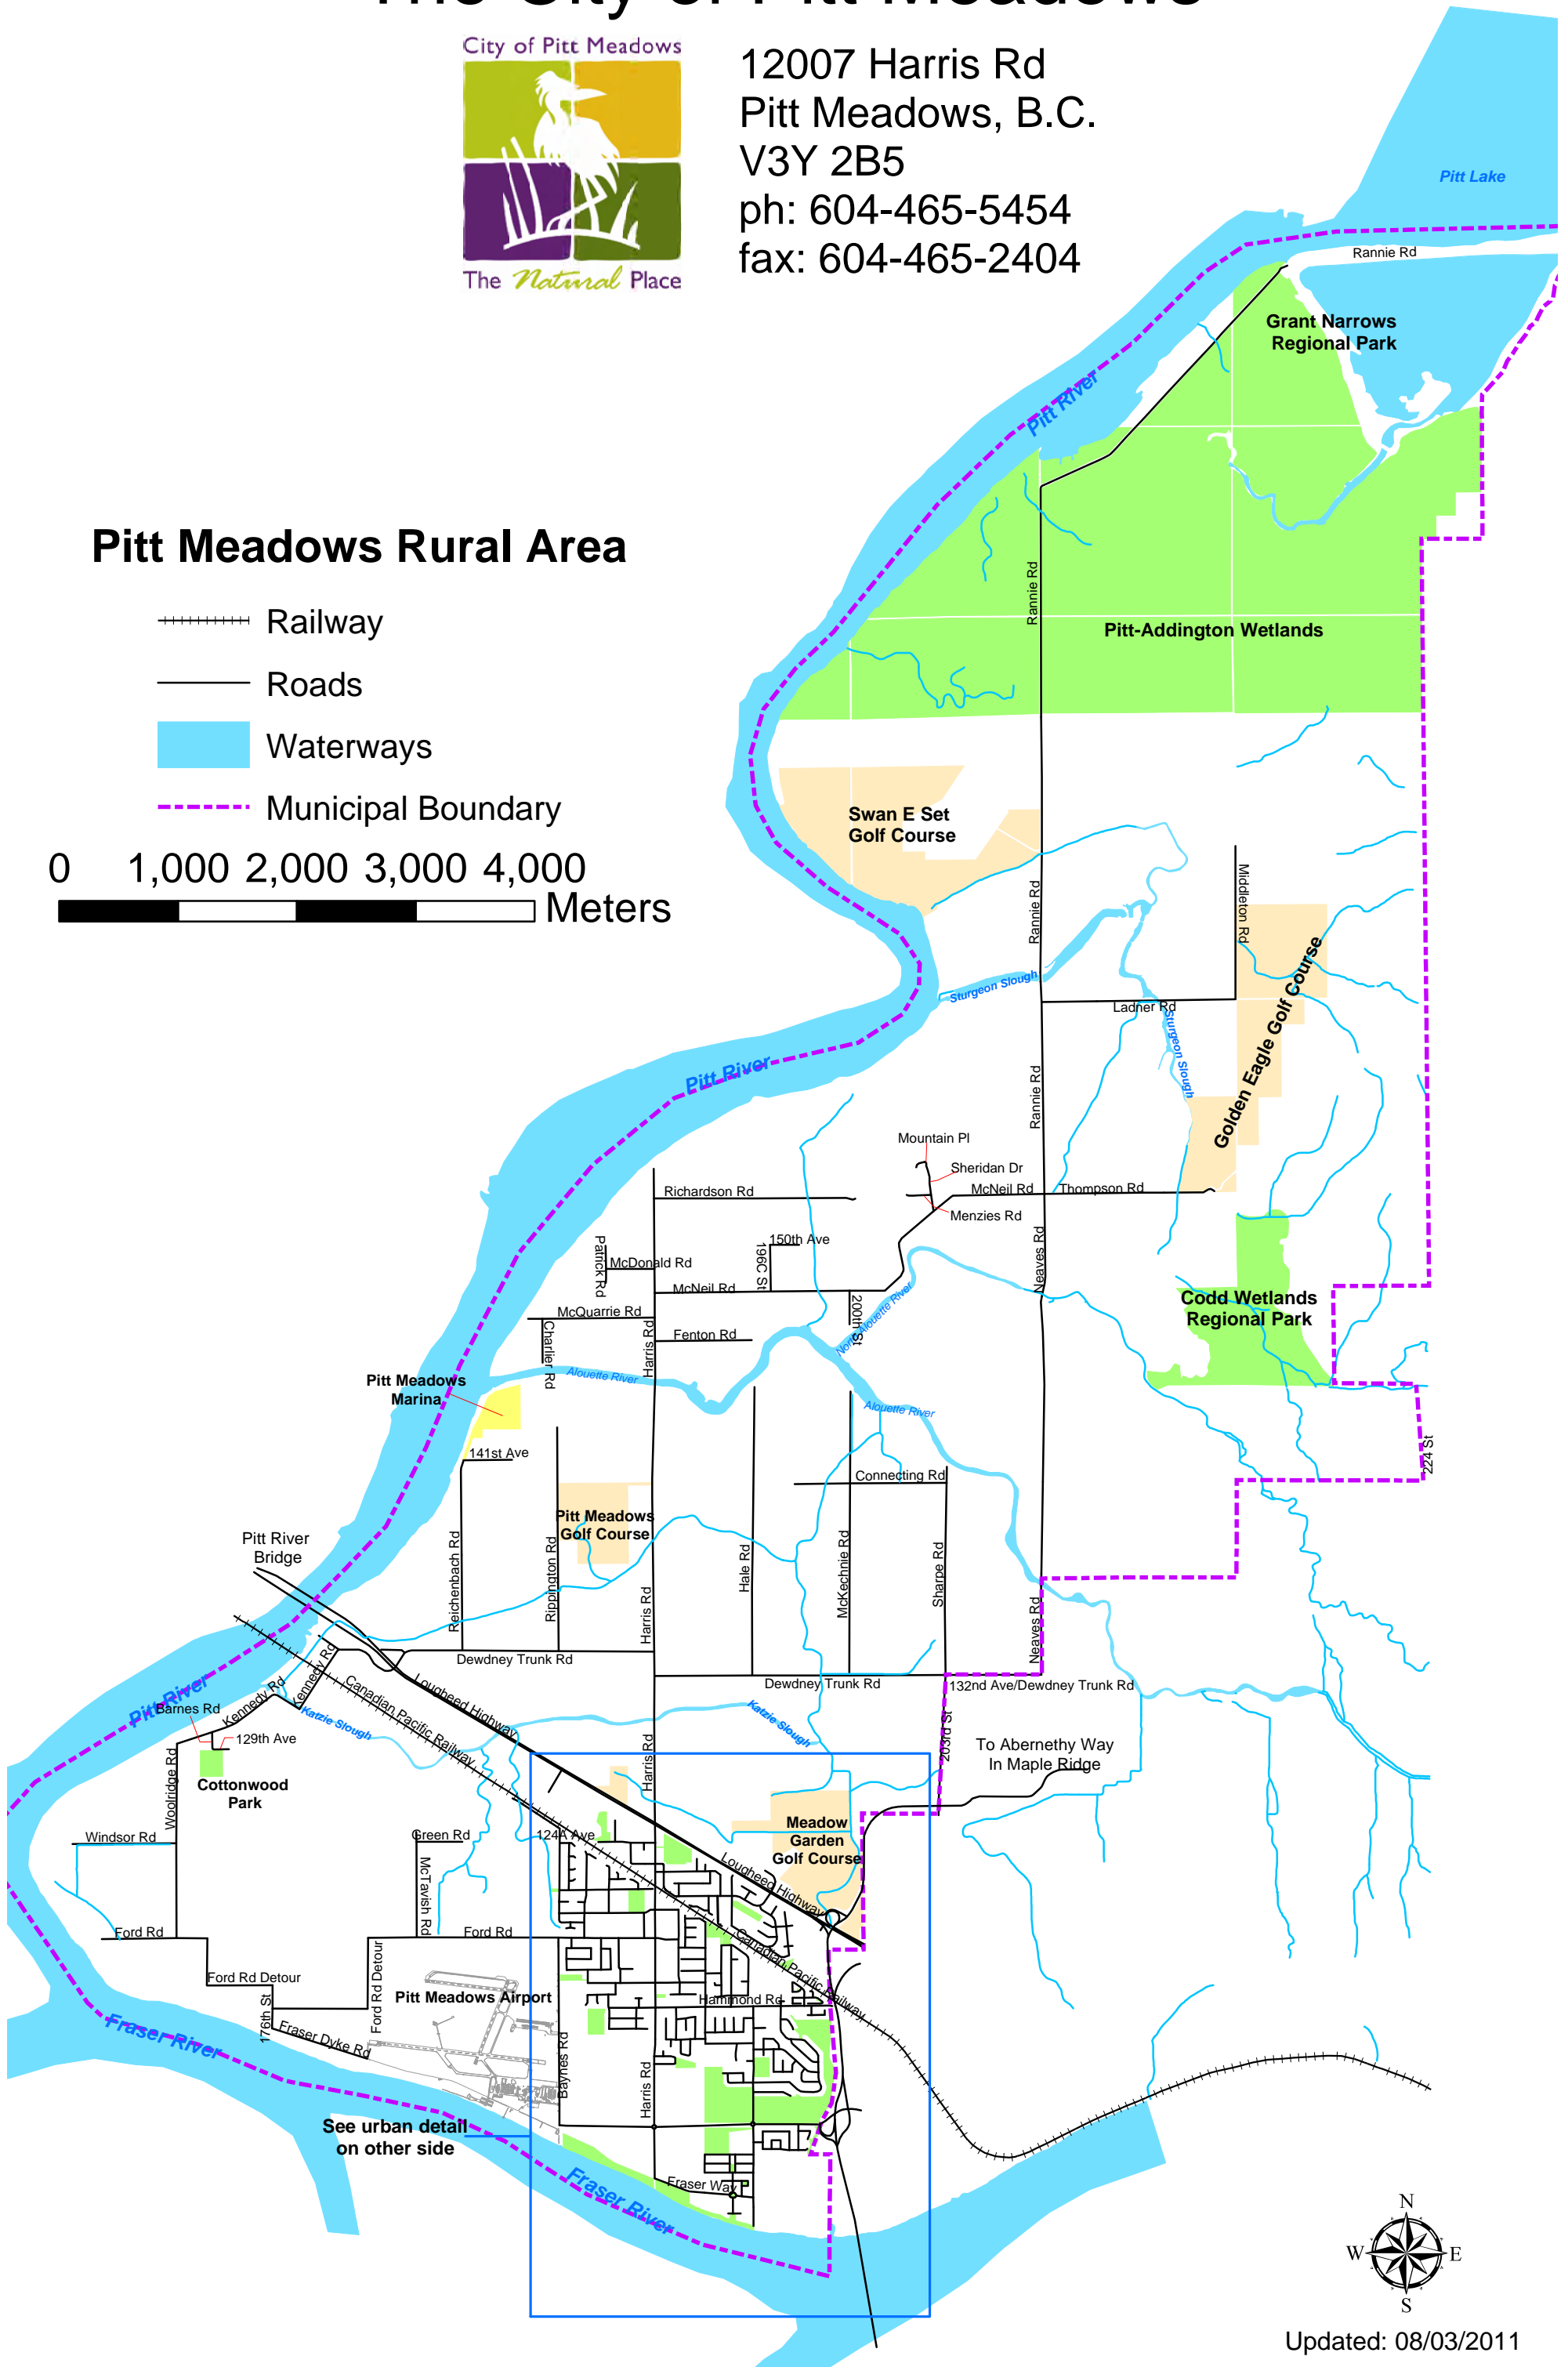

City of Pitt Meadows

Street Map

Pitt Meadows Municipal Hall
 12007 Harris Rd
 Pitt Meadows, B.C.
 V3Y 2B5
 604-465-5454

\$1.00

The City of Pitt Meadows

City of Pitt Meadows

The *Natural* Place

12007 Harris Rd
 Pitt Meadows, B.C.
 V3Y 2B5
 ph: 604-465-5454
 fax: 604-465-2404

Pitt Meadows Rural Area

- Railway
- Roads
- Waterways
- Municipal Boundary

0 1,000 2,000 3,000 4,000 Meters

See urban detail on other side

Updated: 08/03/2011