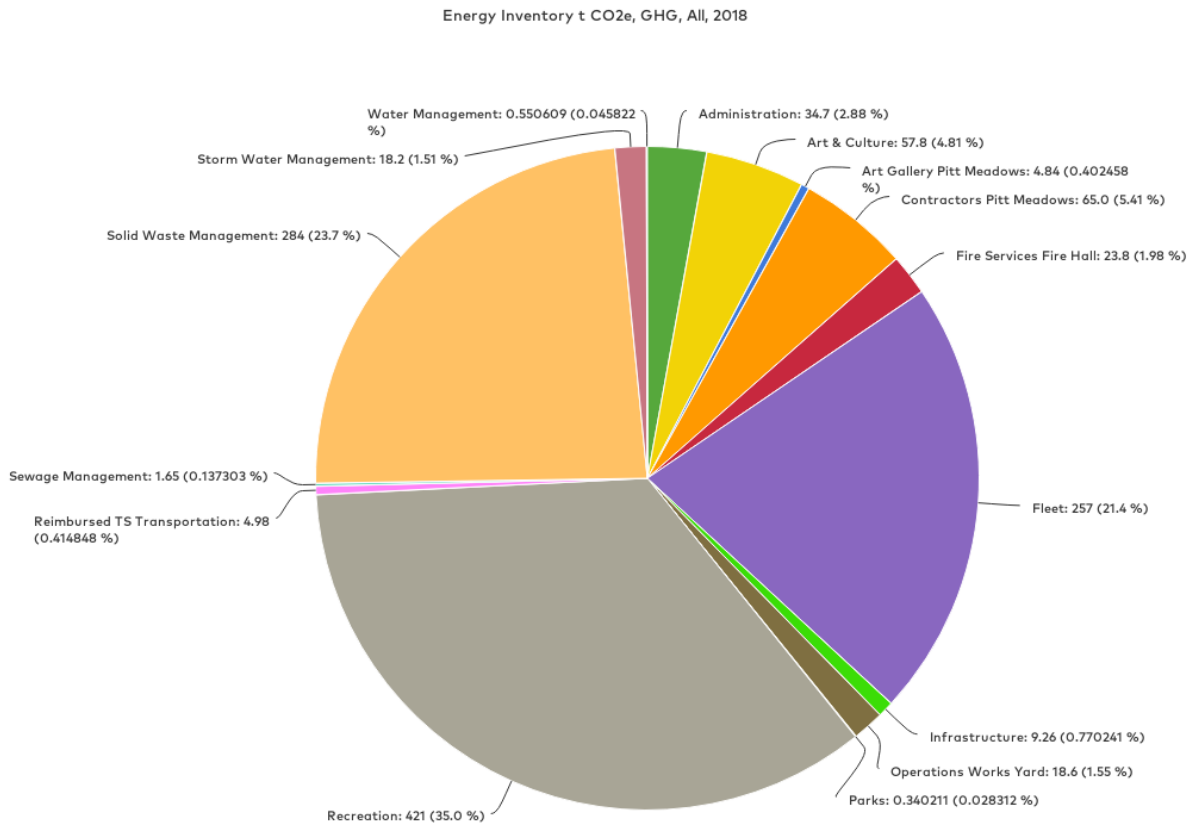

Overview by Service Areas:

Carbon Neutrality Status:

City of Pitt Meadows Corporate TSI	
	2018
t CO₂e	
Offsets Required	1,202
Option 1A: Low Emission Vehicles	
Option 1D: Household Organic Waste	-539
Offsets Acquired	-663
Offsets from Previous Years	
Carbon Neutrality Status	0