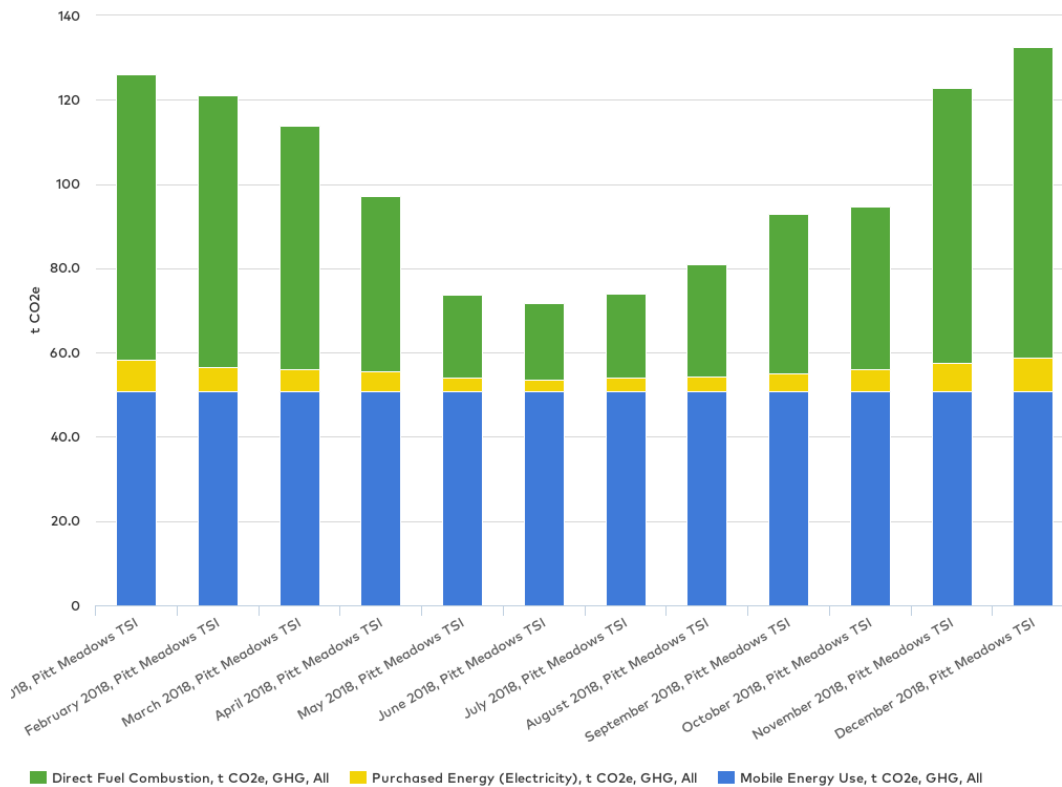

# 2018 BC Traditional Services GHG Inventory

<u>Reporting Entity:</u>	City of Pitt Meadows
<u>Reporting Year:</u>	Calendar Year 2018
<u>Inventory Scope:</u>	BC Traditional Services Inventory "TSI"
<u>Quantification Methodology:</u>	2018 B.C. Best Practices Methodology for Quantification GHG Emissions, Local Governments & Public Sector Organizations
<u>System Support:</u>	SoFi GHG Reporting by GHG Accounting Services
<u>Data collection:</u>	City of Pitt Meadows
<u>Data Entry:</u>	Data Upload

**Total TSI GHG Inventory: 1,202 t CO<sub>2</sub>e**

## Total Energy Consumption by Energy Type for Traditional Services Inventory:

	City of Pitt Meadows TSI
Natural Gas Stationary [GJ]	10,618
Propane [l]	350
Electricity [kWh]	5,694,909
Gasoline [l]	51,523
Diesel [l]	187,869