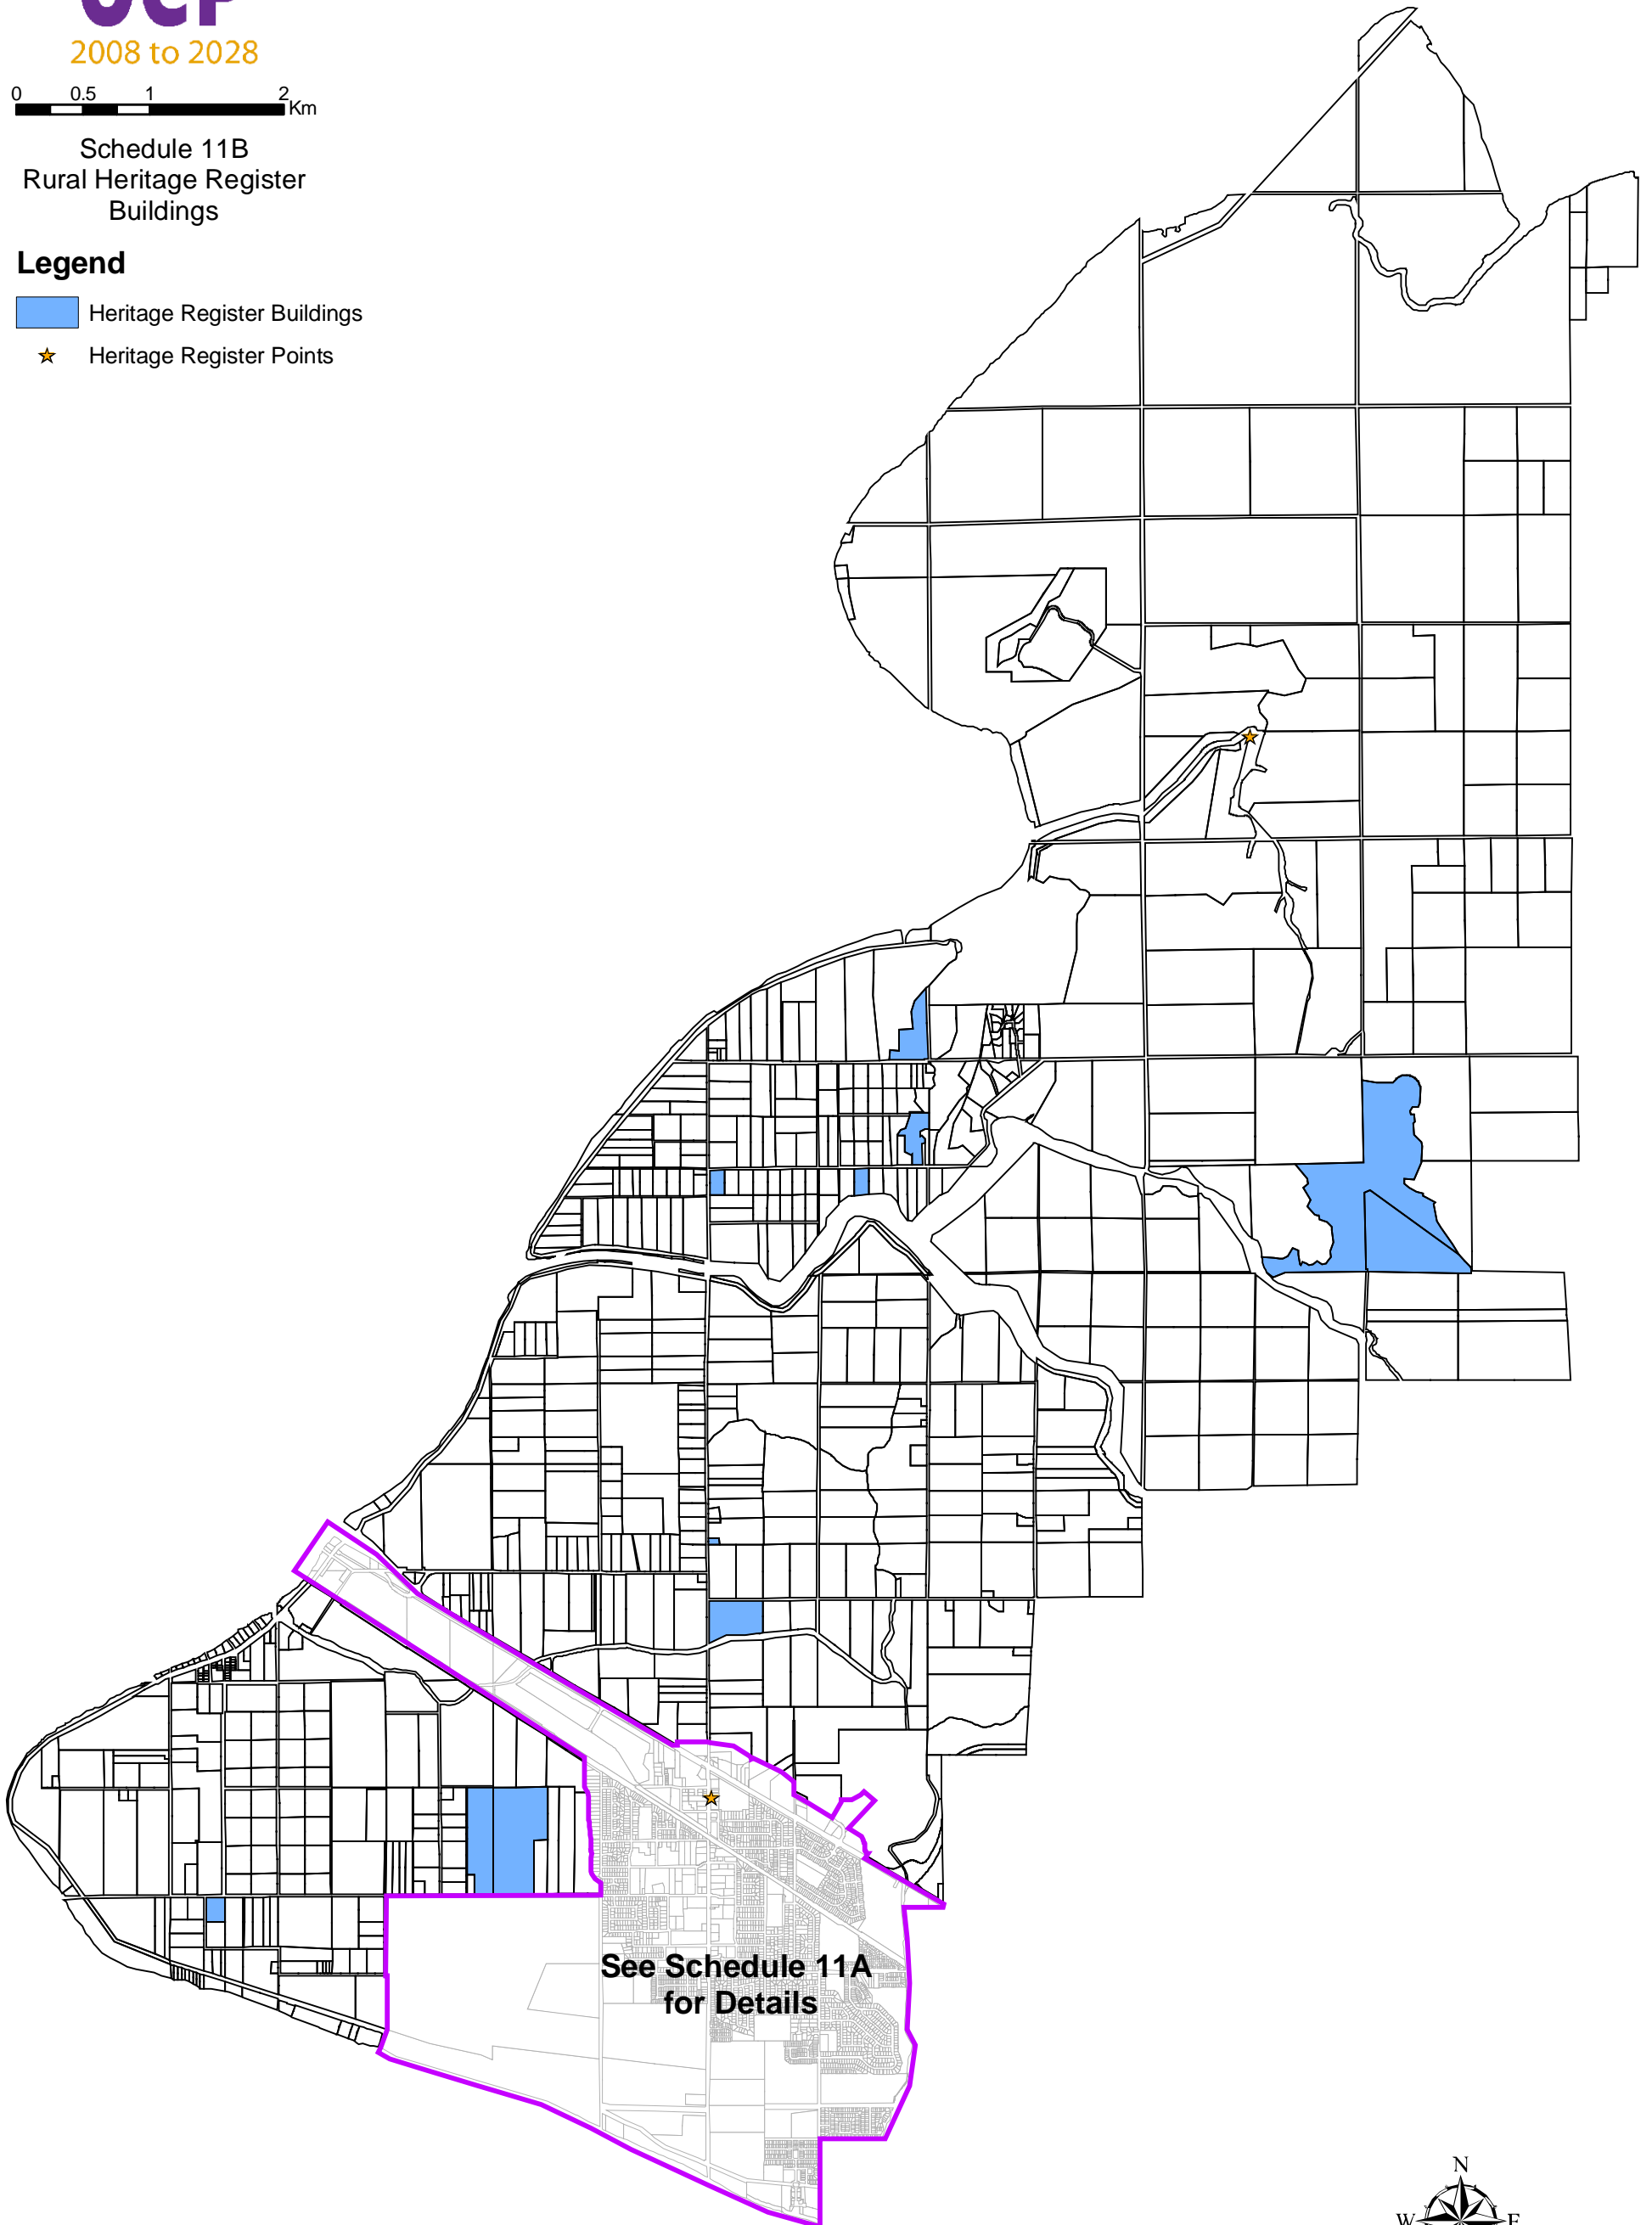

Pitt Meadows

OCP

2008 to 2028

Schedule 11B Rural Heritage Register Buildings

Legend

- Heritage Register Buildings
- Heritage Register Points

The City of Pitt Meadows does not warrant or represent that the information on the map or plan herein is accurate or sufficient for the use intended. It is the responsibility of each party to verify the accuracy or sufficiency thereof.

Schedule 11B Adopted: 2008/09/04
Schedule 11B Revised: 2009/11/17