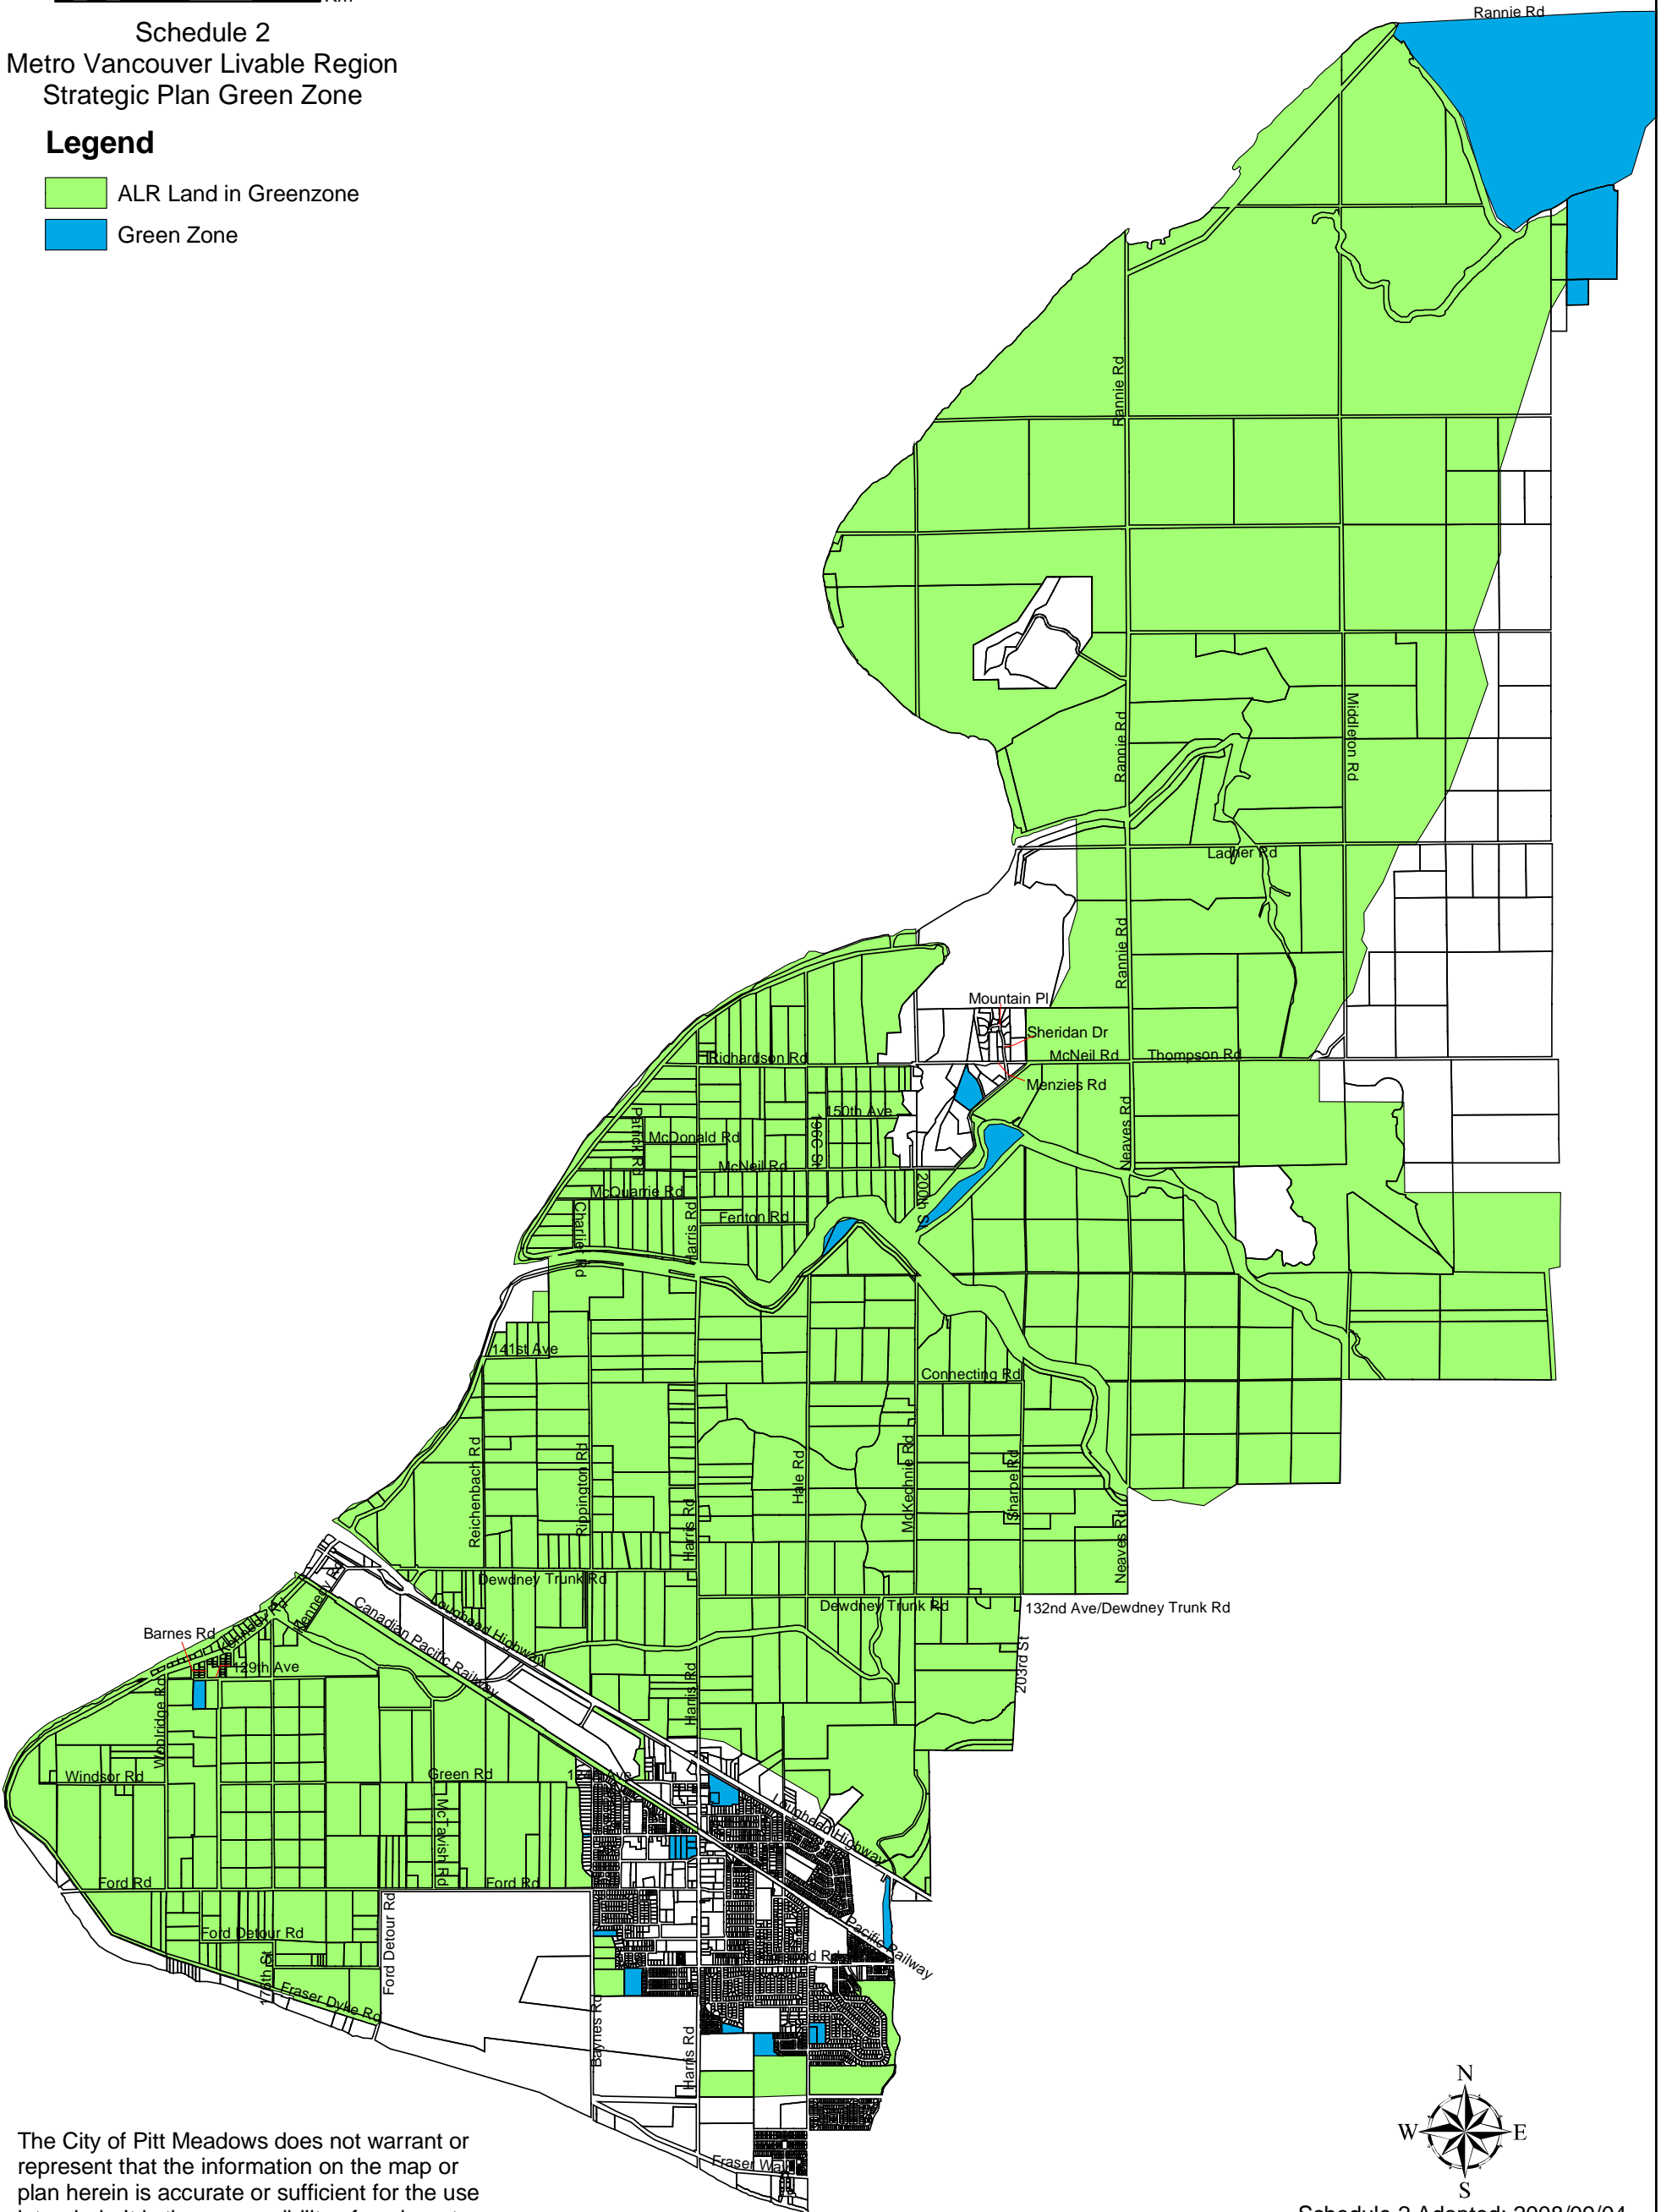

Pitt Meadows

OCP

2008 to 2028

Schedule 2 Metro Vancouver Livable Region Strategic Plan Green Zone

Legend

- ALR Land in Greenzone
- Green Zone

Schedule 2 Adopted: 2008/09/04
Schedule 2 Revised: 2008/09/04

The City of Pitt Meadows does not warrant or represent that the information on the map or plan herein is accurate or sufficient for the use intended. It is the responsibility of each party to verify the accuracy or sufficiency thereof.